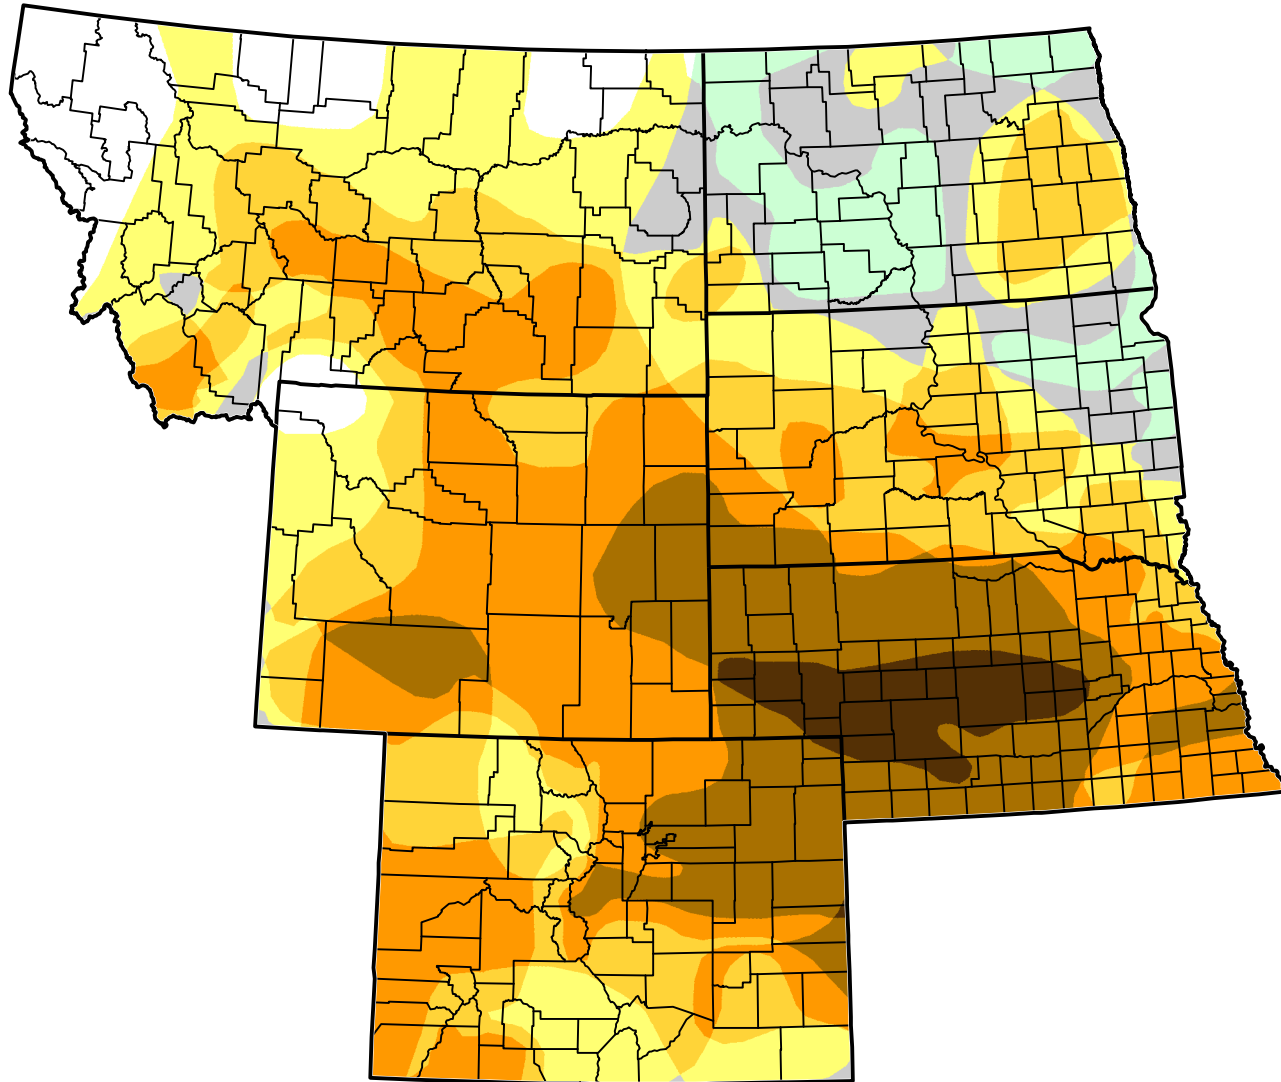

# U.S. Drought Monitor Class Change - USDA Northern Plains Climate Hub 6 Months

August 14, 2012  
compared to  
February 28, 2012

-  5 Class Degradation
-  4 Class Degradation
-  3 Class Degradation
-  2 Class Degradation
-  1 Class Degradation
-  No Change
-  1 Class Improvement
-  2 Class Improvement
-  3 Class Improvement
-  4 Class Improvement
-  5 Class Improvement