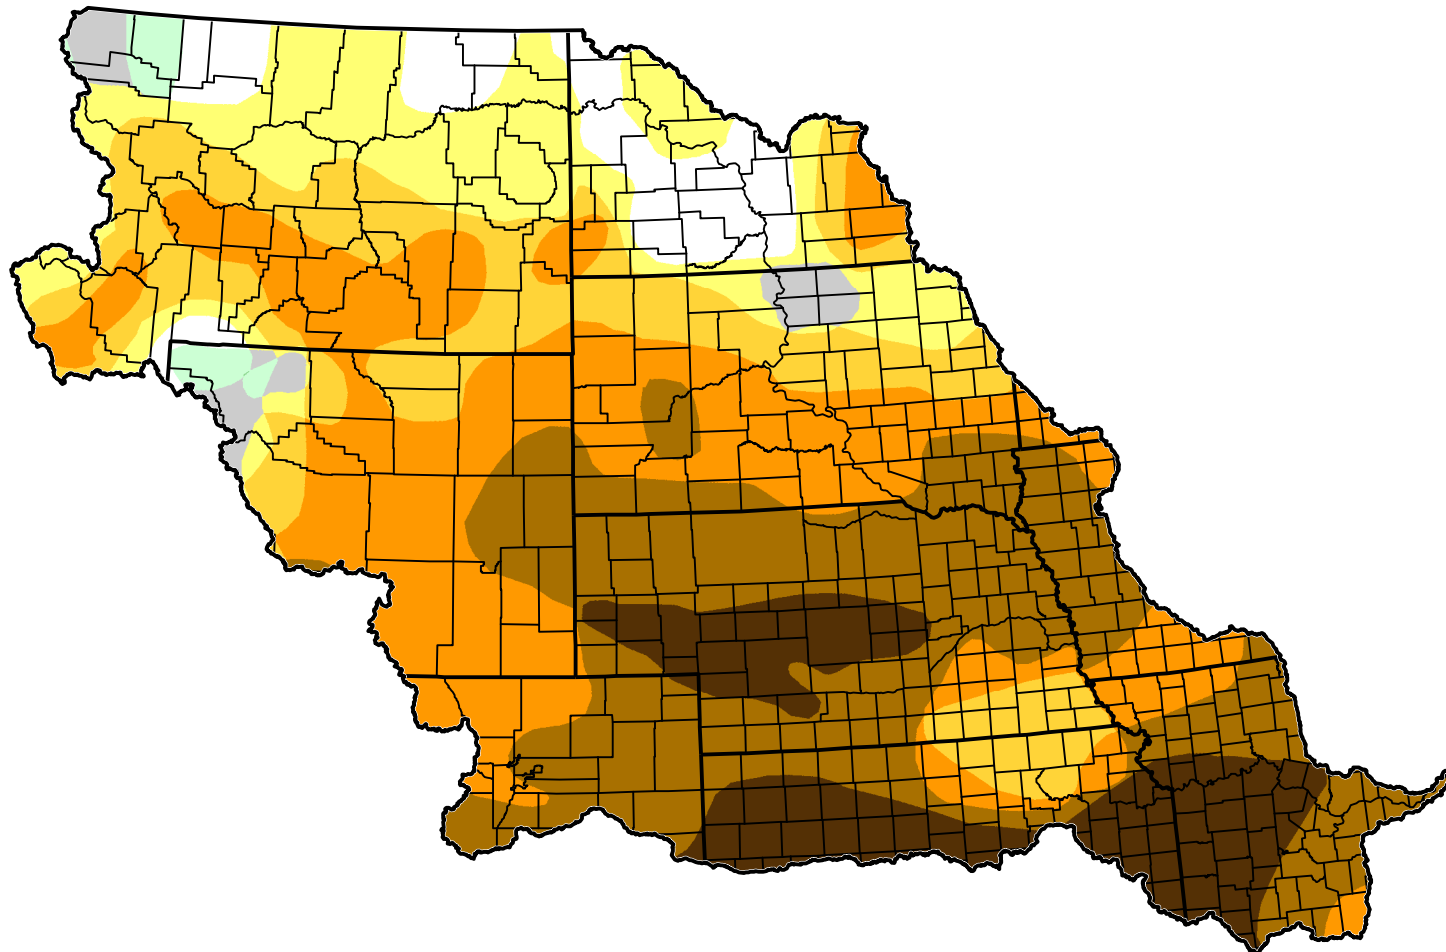

U.S. Drought Monitor Class Change - Missouri Watershed 2 Years

-  5 Class Degradation
-  4 Class Degradation
-  3 Class Degradation
-  2 Class Degradation
-  1 Class Degradation
-  No Change
-  1 Class Improvement
-  2 Class Improvement
-  3 Class Improvement
-  4 Class Improvement
-  5 Class Improvement

August 14, 2012
compared to
August 17, 2010