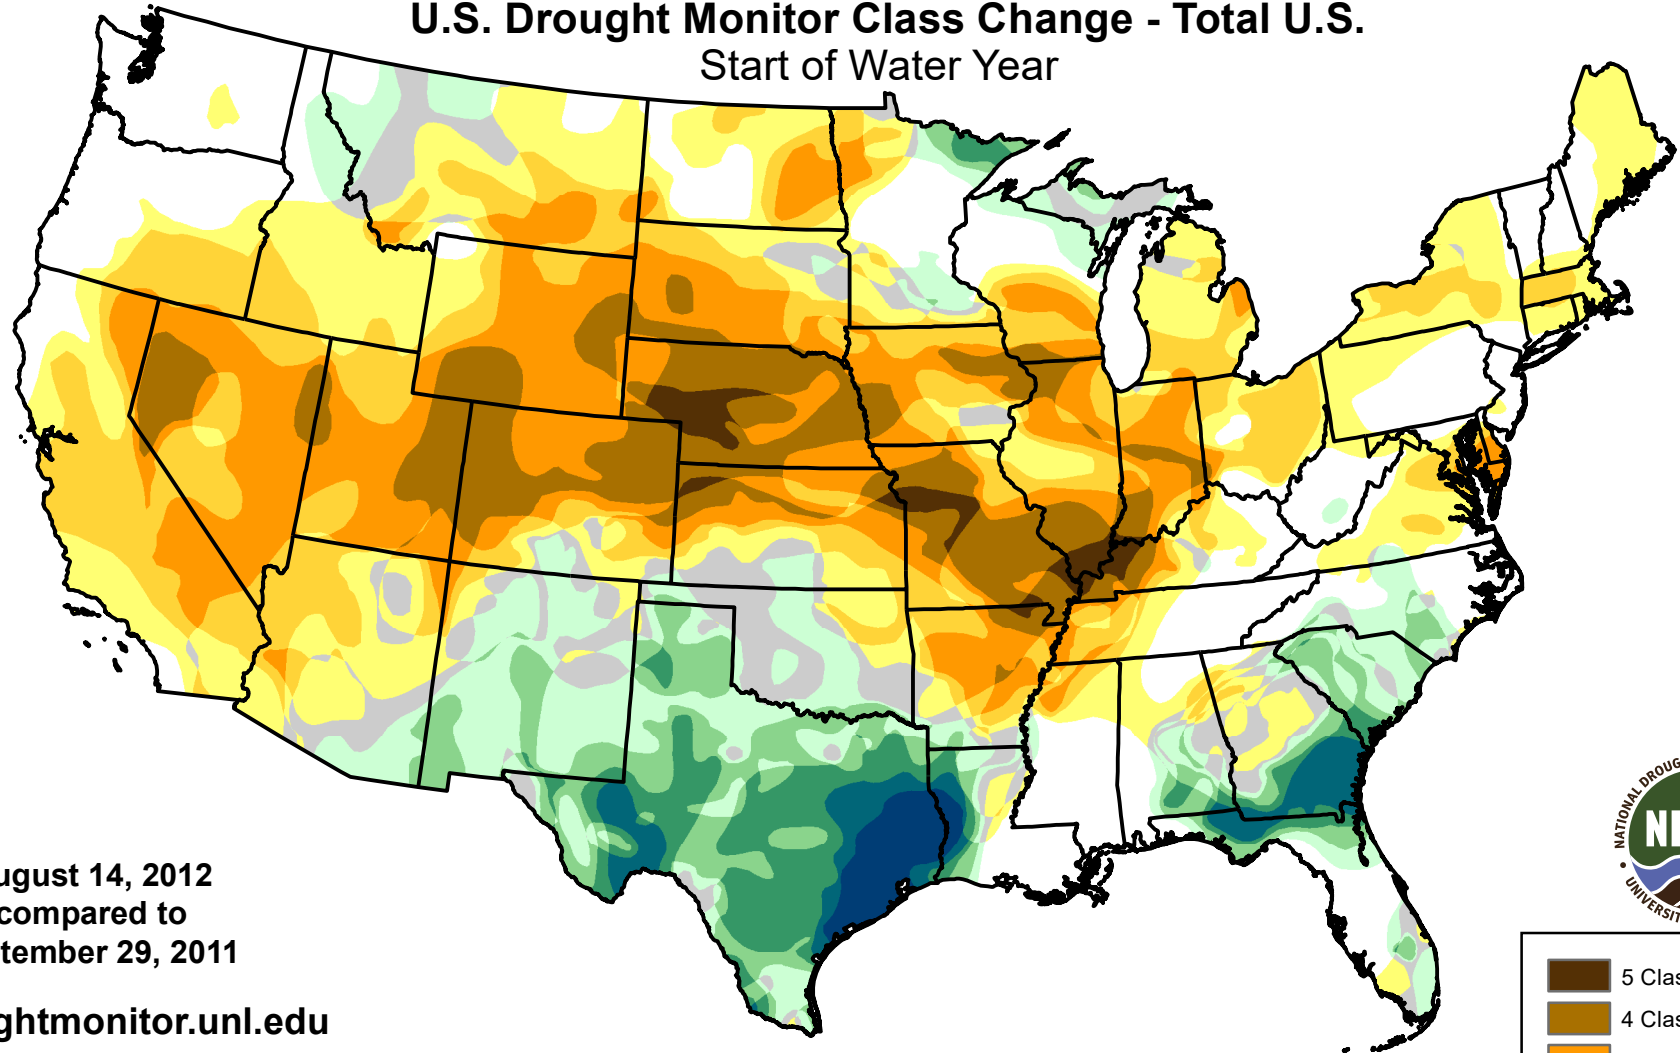

# U.S. Drought Monitor Class Change - Total U.S. Start of Water Year

August 14, 2012  
compared to  
September 29, 2011

[droughtmonitor.unl.edu](http://droughtmonitor.unl.edu)

- 5 Class Degradation
- 4 Class Degradation
- 3 Class Degradation
- 2 Class Degradation
- 1 Class Degradation
- No Change
- 1 Class Improvement
- 2 Class Improvement
- 3 Class Improvement
- 4 Class Improvement
- 5 Class Improvement