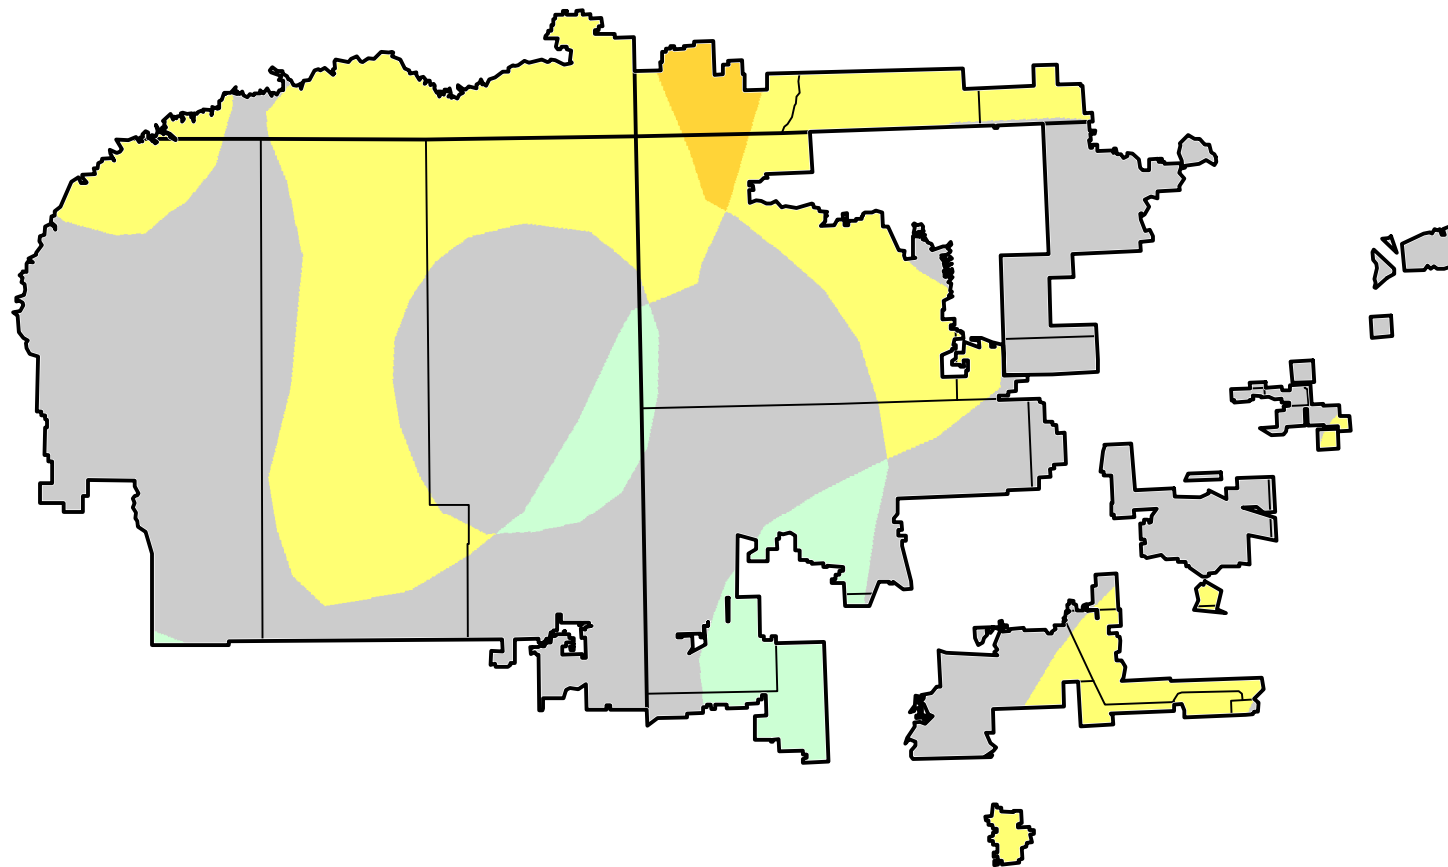

# U.S. Drought Monitor Class Change - 4 Corners 3 Months

August 21, 2012  
compared to  
May 29, 2012

- |  |                     |
|--|---------------------|
|  | 5 Class Degradation |
|  | 4 Class Degradation |
|  | 3 Class Degradation |
|  | 2 Class Degradation |
|  | 1 Class Degradation |
|  | No Change           |
|  | 1 Class Improvement |
|  | 2 Class Improvement |
|  | 3 Class Improvement |
|  | 4 Class Improvement |
|  | 5 Class Improvement |