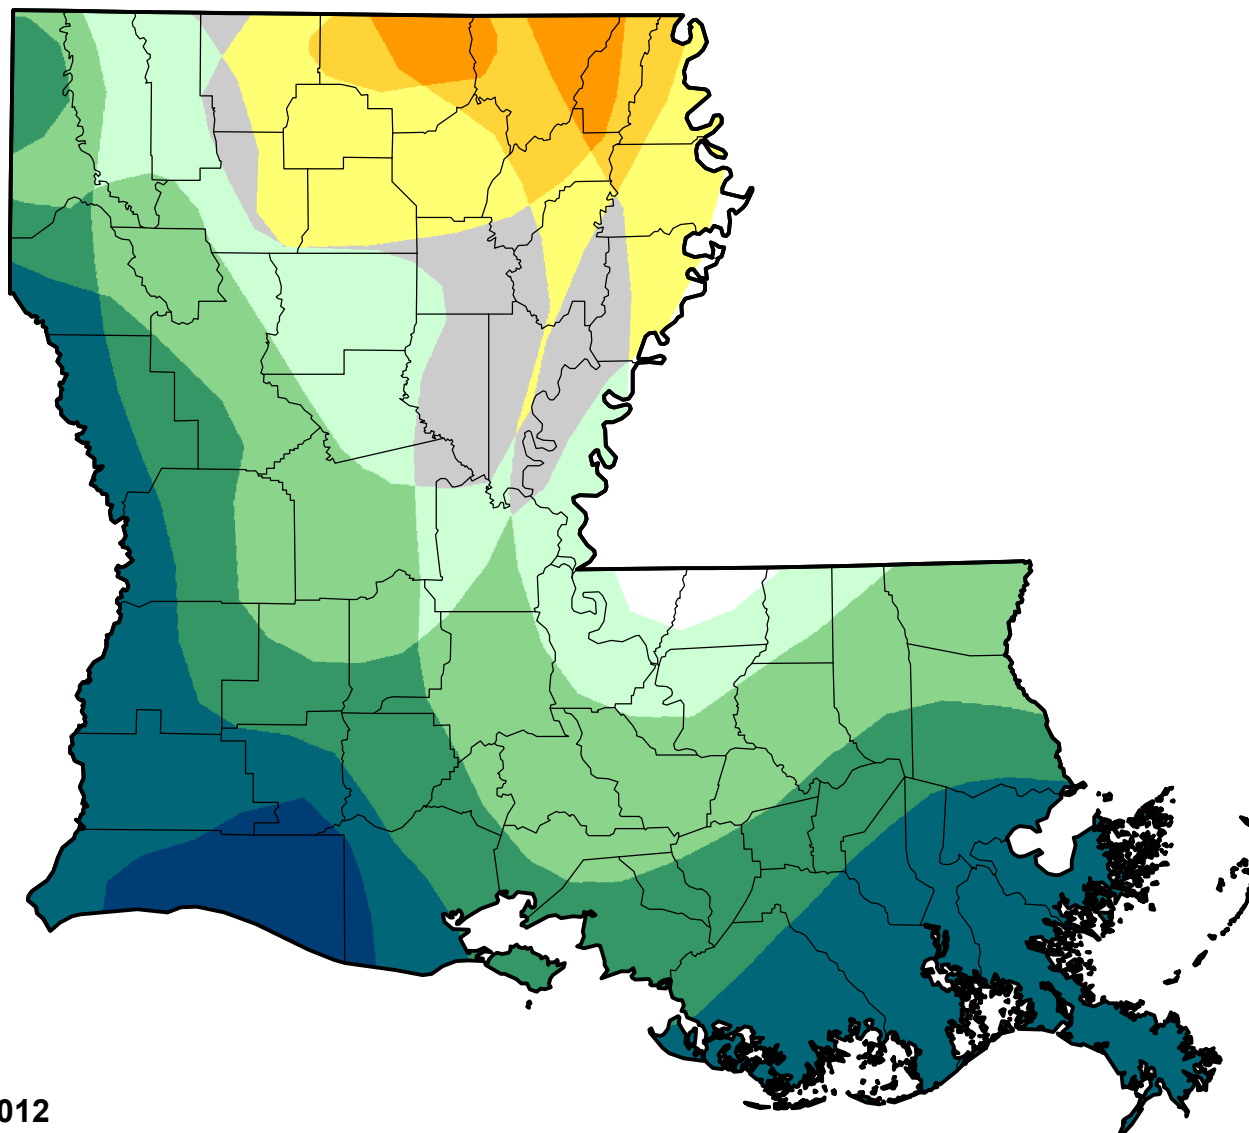

U.S. Drought Monitor Class Change - Louisiana

Start of Calendar Year

August 21, 2012
compared to
January 5, 2012

droughtmonitor.unl.edu

- | | |
|---|---------------------|
|  | 5 Class Degradation |
|  | 4 Class Degradation |
|  | 3 Class Degradation |
|  | 2 Class Degradation |
|  | 1 Class Degradation |
|  | No Change |
|  | 1 Class Improvement |
|  | 2 Class Improvement |
|  | 3 Class Improvement |
|  | 4 Class Improvement |
|  | 5 Class Improvement |