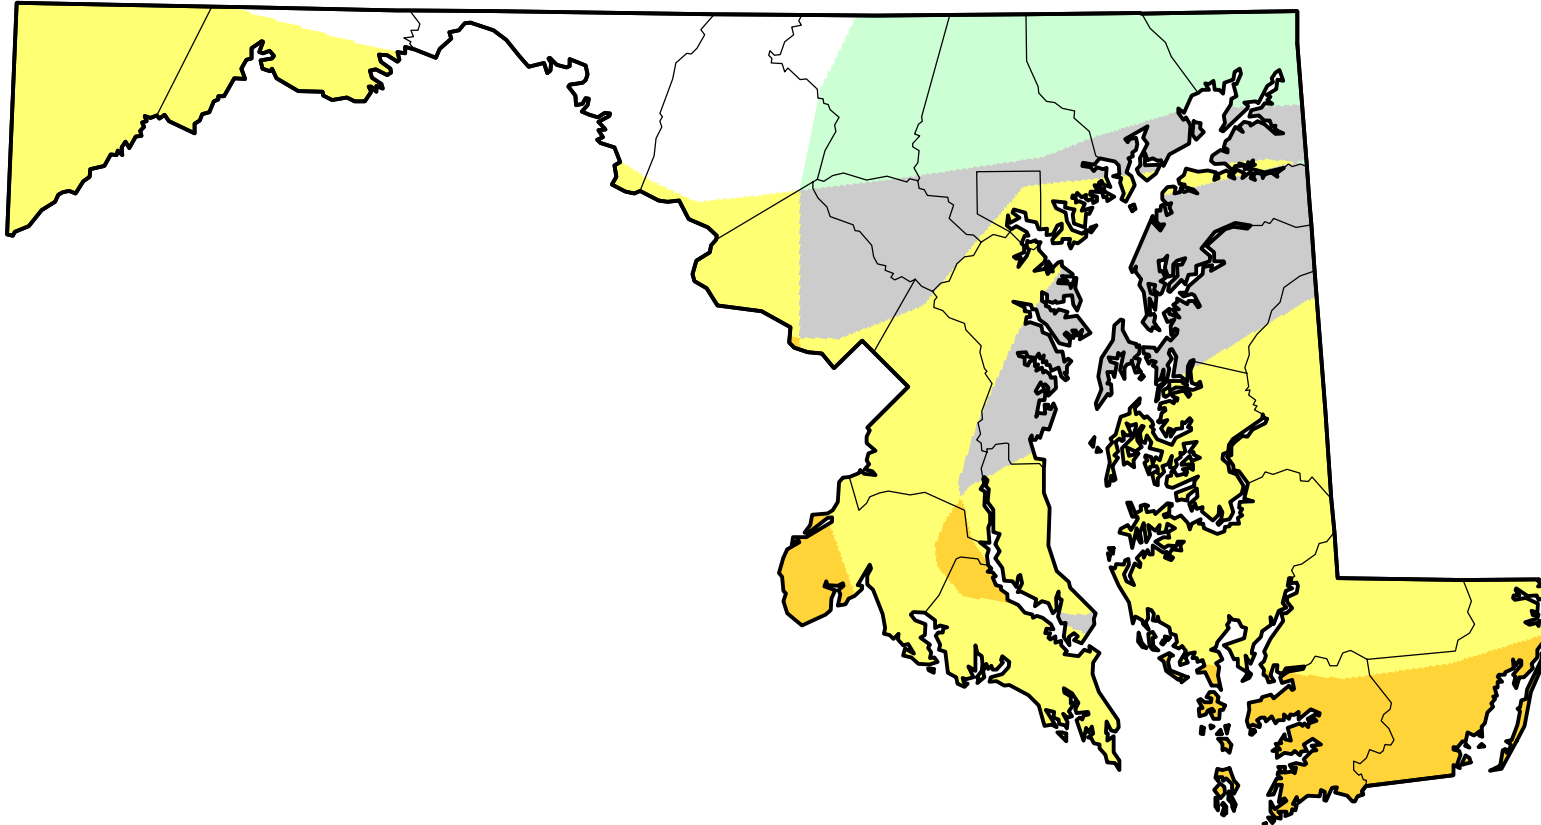

U.S. Drought Monitor Class Change - Maryland

13 Week