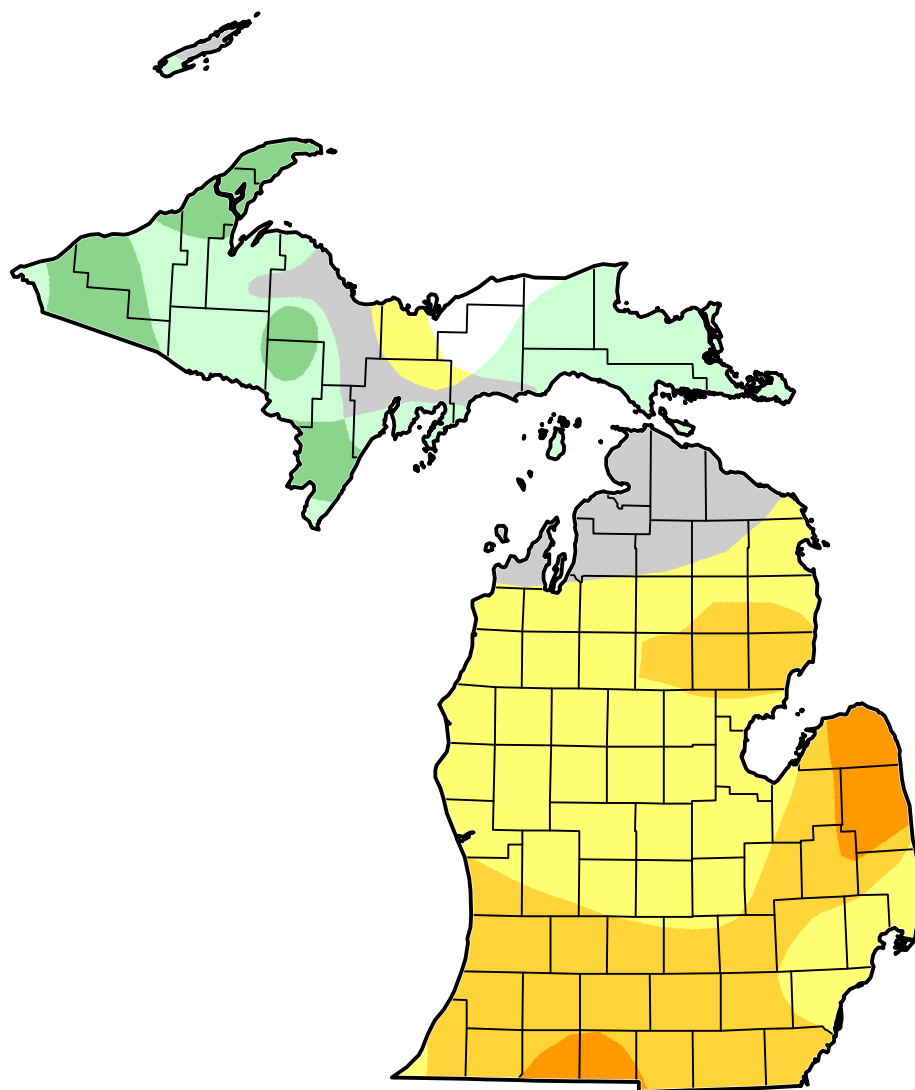

# U.S. Drought Monitor Class Change - Michigan 2 Years

August 21, 2012  
compared to  
August 24, 2010