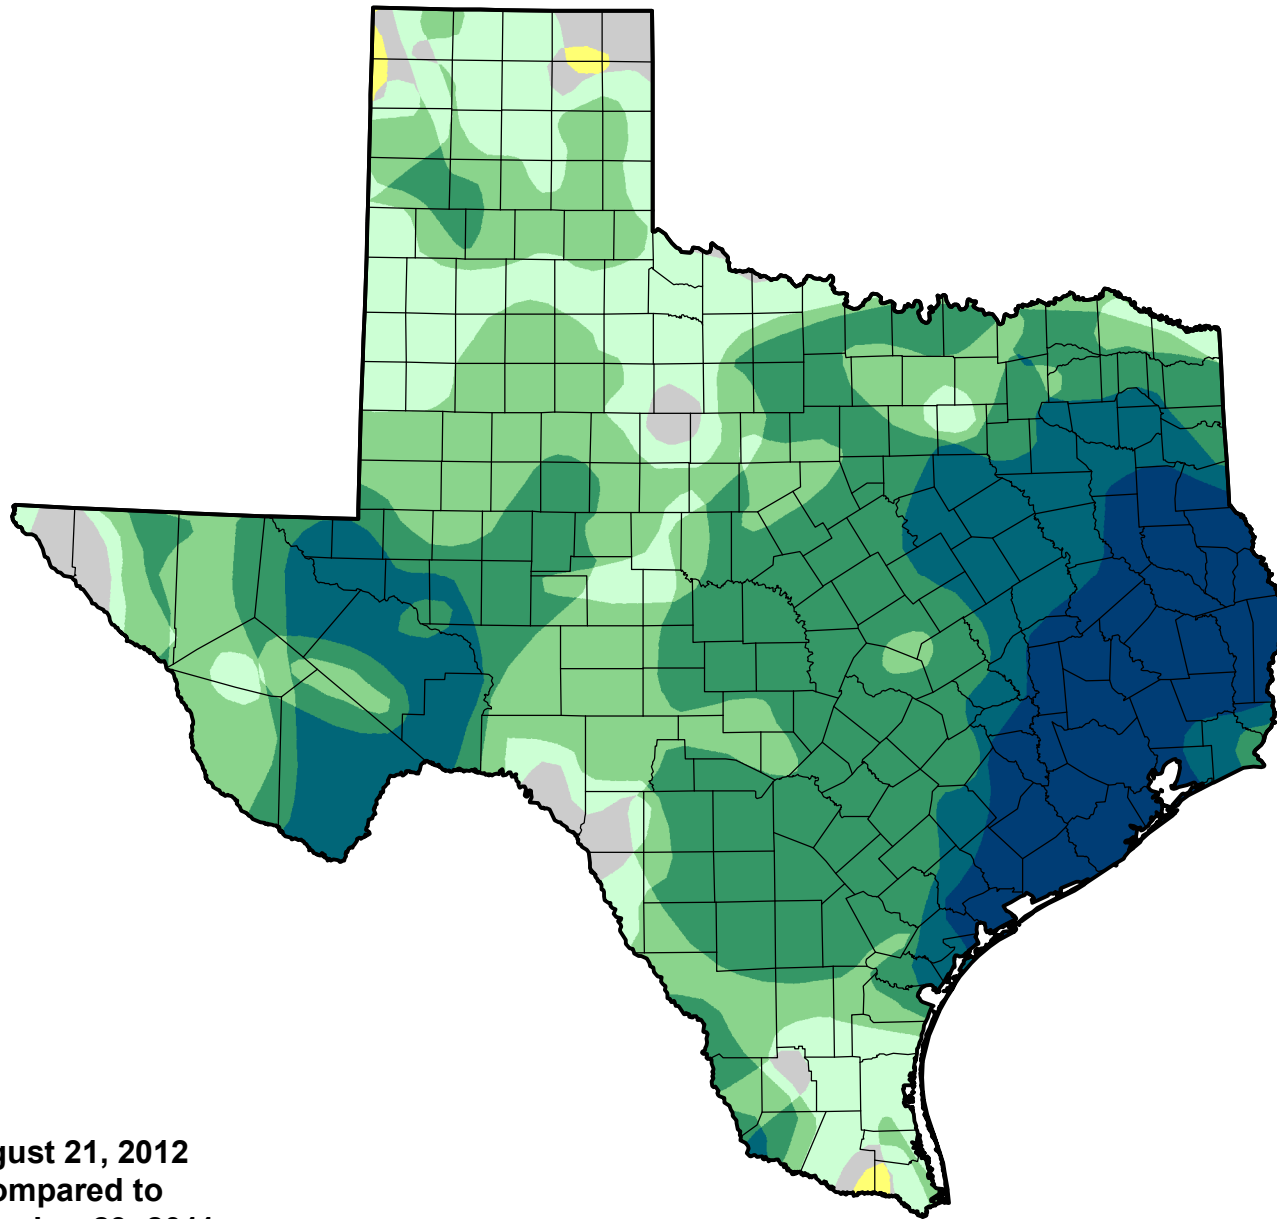

# U.S. Drought Monitor Class Change - Texas

## Start of Water Year

August 21, 2012  
compared to  
September 29, 2011

[droughtmonitor.unl.edu](http://droughtmonitor.unl.edu)

-  5 Class Degradation
-  4 Class Degradation
-  3 Class Degradation
-  2 Class Degradation
-  1 Class Degradation
-  No Change
-  1 Class Improvement
-  2 Class Improvement
-  3 Class Improvement
-  4 Class Improvement
-  5 Class Improvement