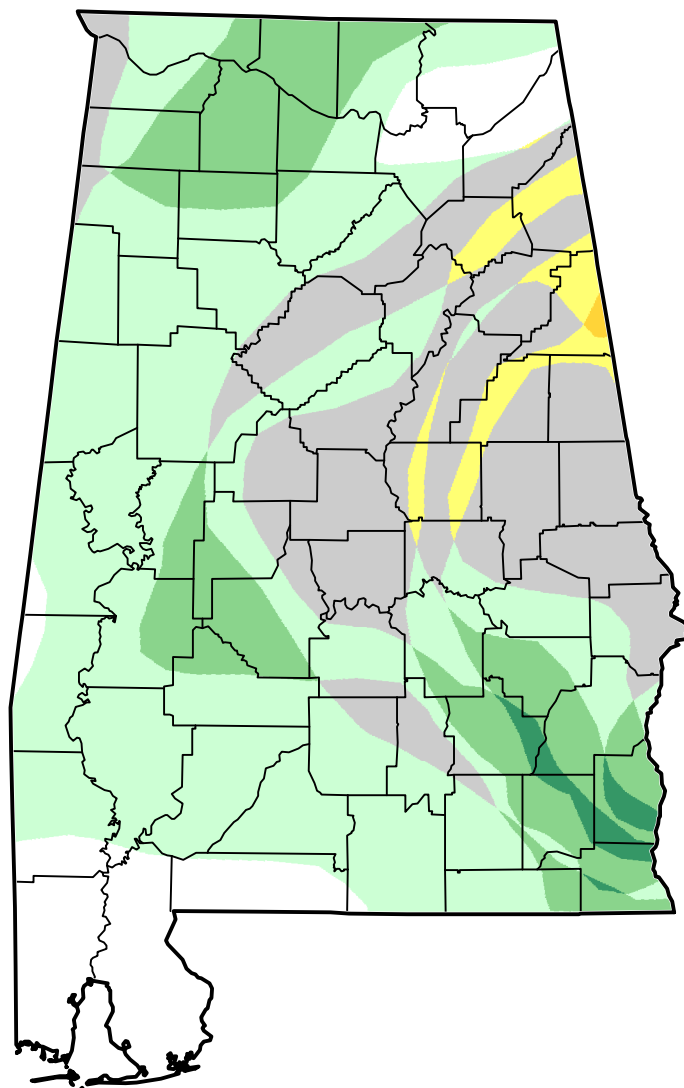

U.S. Drought Monitor Class Change - Alabama

2 Months

August 21, 2012
compared to
June 26, 2012