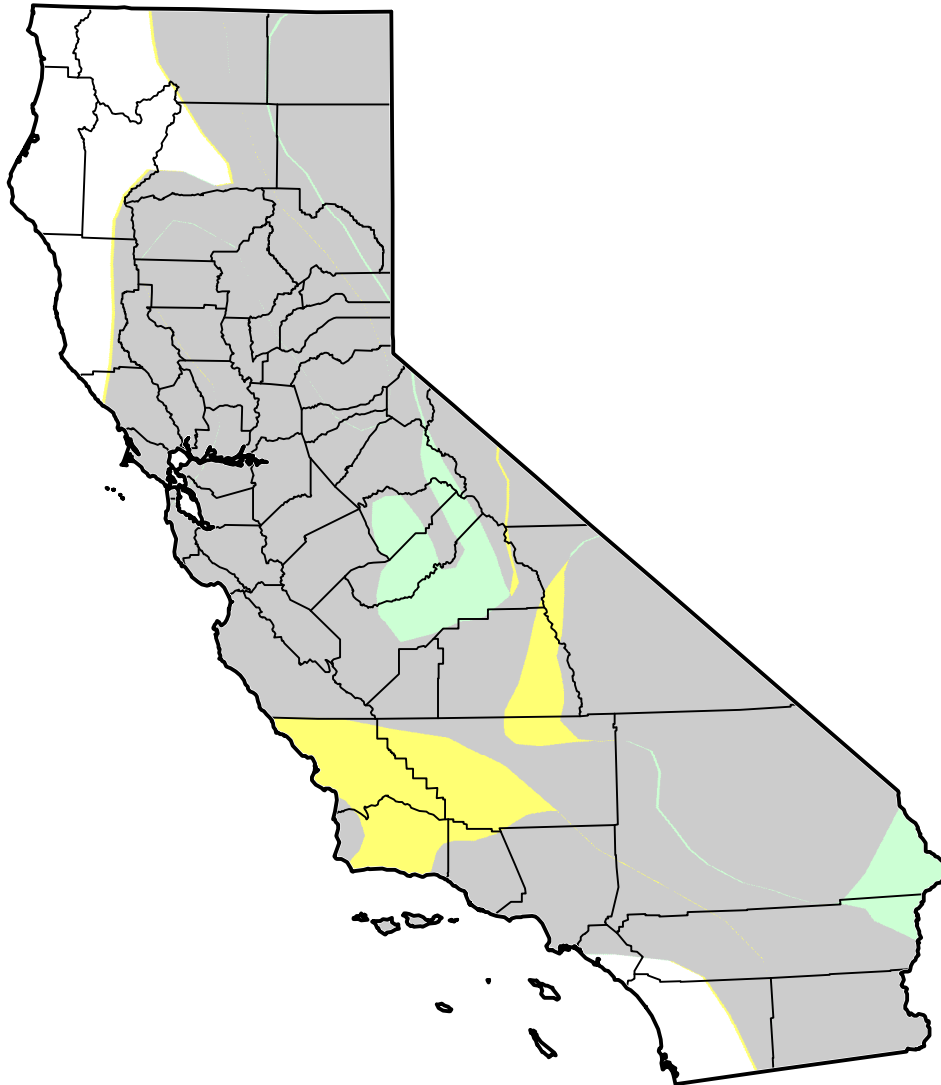

U.S. Drought Monitor Class Change - California

1 Month

August 21, 2012
compared to
July 24, 2012