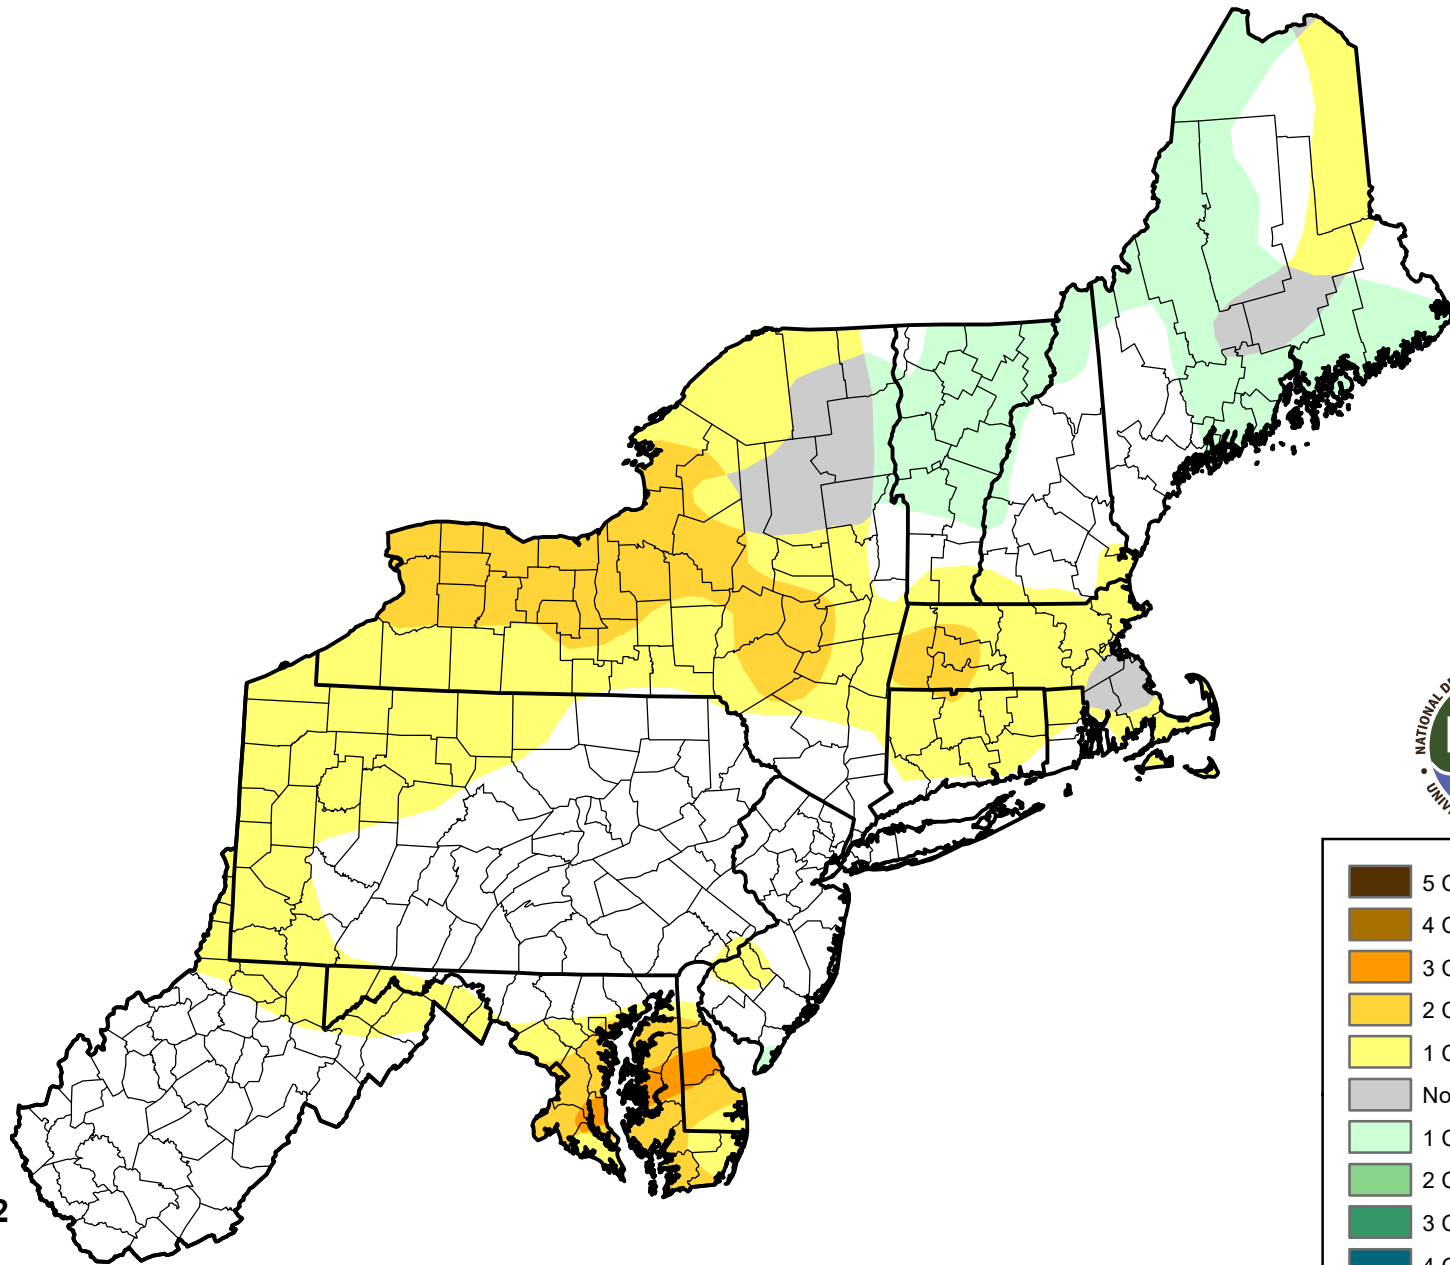

U.S. Drought Monitor Class Change - USDA Northeast Climate Hub 26 Week

August 21, 2012
compared to
February 23, 2012

droughtmonitor.unl.edu

- 5 Class Degradation
- 4 Class Degradation
- 3 Class Degradation
- 2 Class Degradation
- 1 Class Degradation
- No Change
- 1 Class Improvement
- 2 Class Improvement
- 3 Class Improvement
- 4 Class Improvement
- 5 Class Improvement