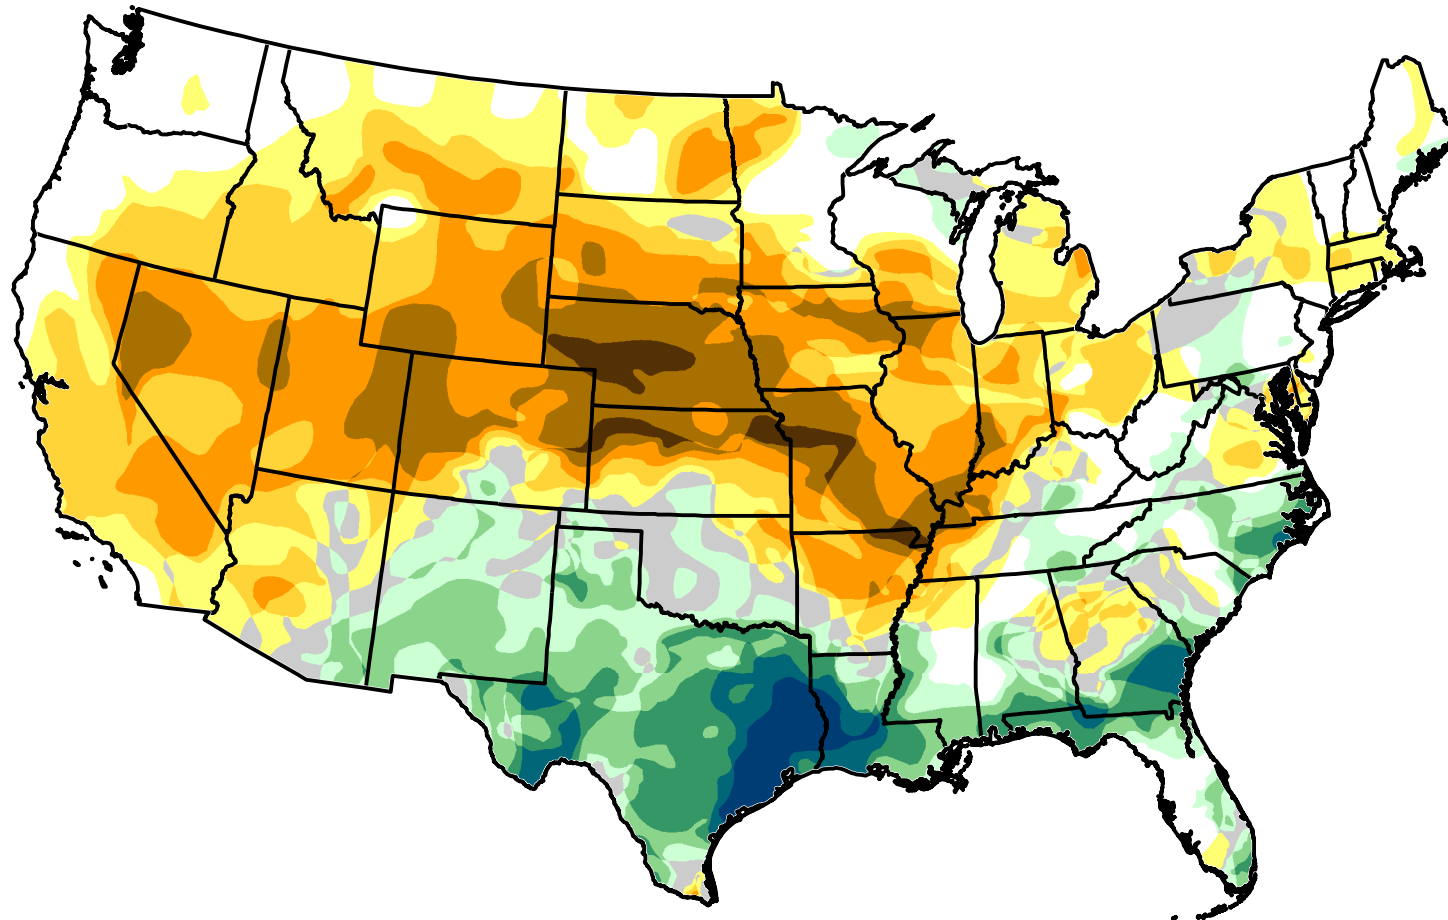

U.S. Drought Monitor Class Change - CONUS

1 Year

August 21, 2012
compared to
August 23, 2011

-  5 Class Degradation
-  4 Class Degradation
-  3 Class Degradation
-  2 Class Degradation
-  1 Class Degradation
-  No Change
-  1 Class Improvement
-  2 Class Improvement
-  3 Class Improvement
-  4 Class Improvement
-  5 Class Improvement