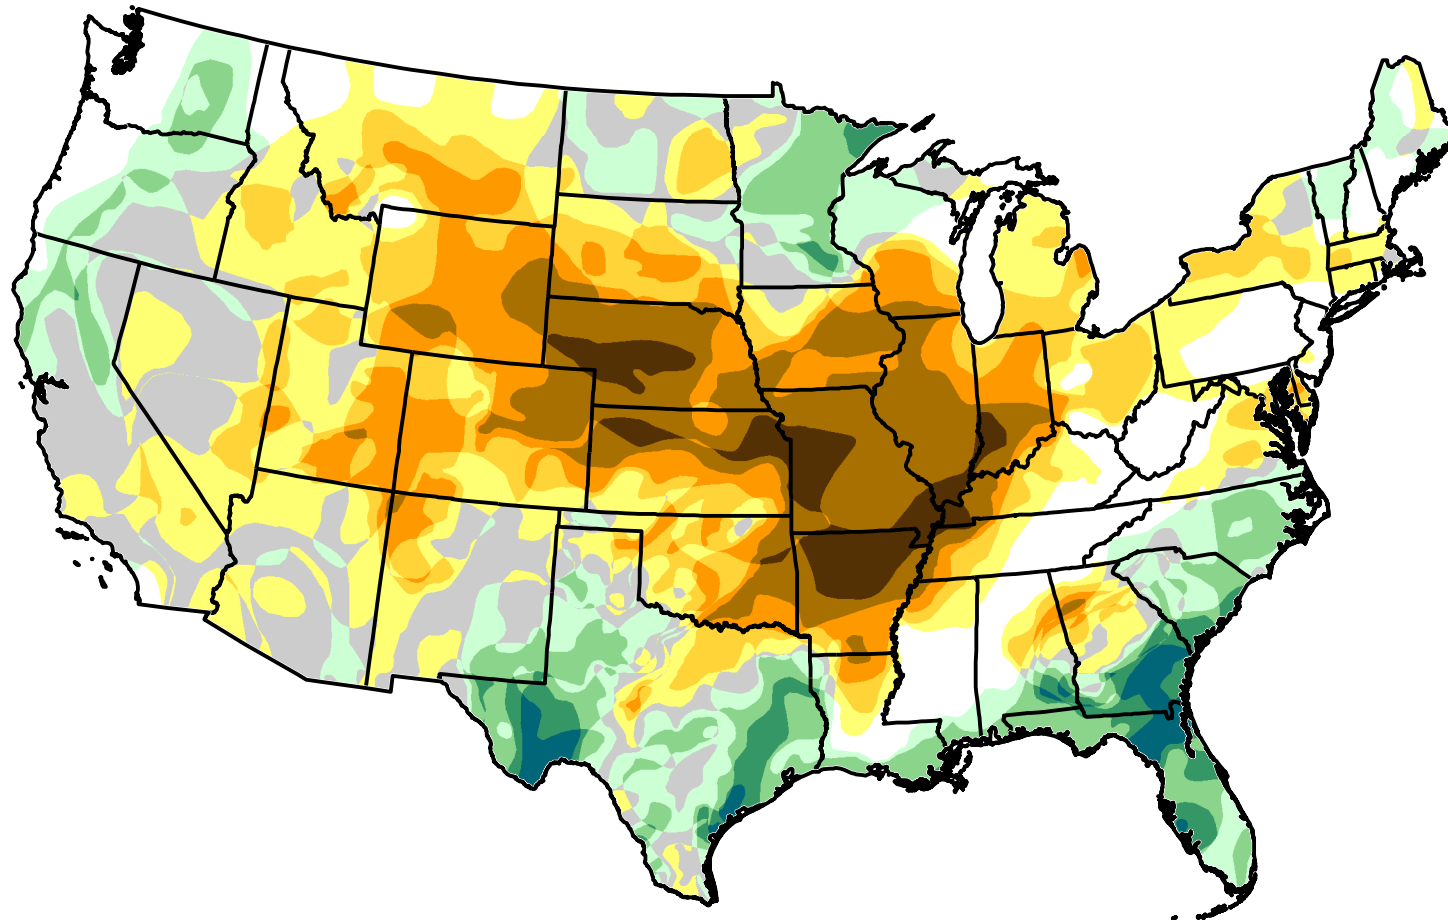

# U.S. Drought Monitor Class Change - CONUS

## 6 Months

August 21, 2012  
compared to  
March 6, 2012

-  5 Class Degradation
-  4 Class Degradation
-  3 Class Degradation
-  2 Class Degradation
-  1 Class Degradation
-  No Change
-  1 Class Improvement
-  2 Class Improvement
-  3 Class Improvement
-  4 Class Improvement
-  5 Class Improvement