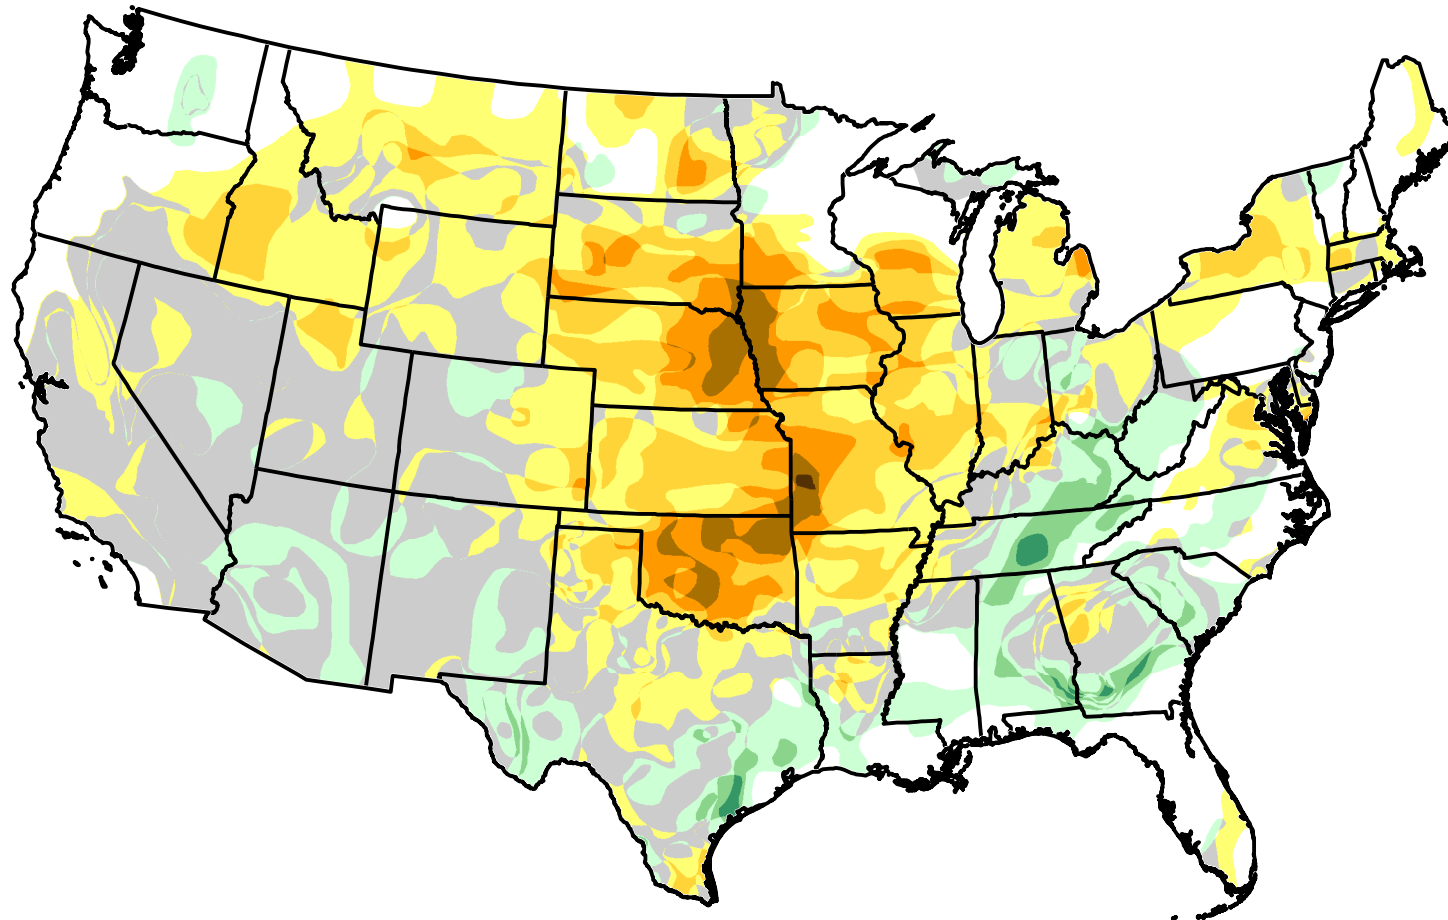

# U.S. Drought Monitor Class Change - CONUS

## 2 Months

August 21, 2012  
compared to  
June 26, 2012

- 5 Class Degradation
- 4 Class Degradation
- 3 Class Degradation
- 2 Class Degradation
- 1 Class Degradation
- No Change
- 1 Class Improvement
- 2 Class Improvement
- 3 Class Improvement
- 4 Class Improvement
- 5 Class Improvement