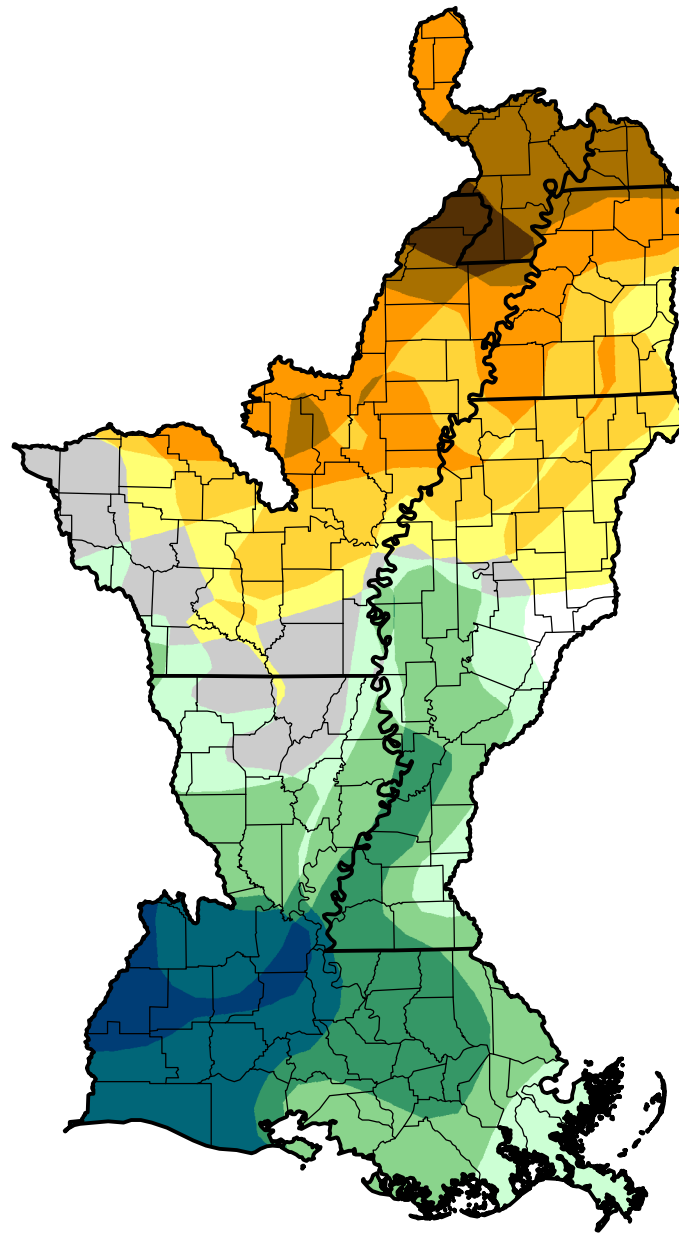

U.S. Drought Monitor Class Change - Lower Mississippi Watershed

52 Week

August 21, 2012
compared to
August 25, 2011

droughtmonitor.unl.edu