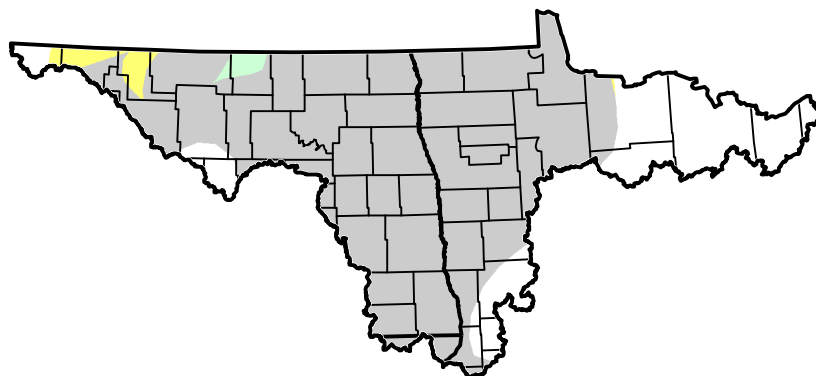

U.S. Drought Monitor Class Change - Souris-Red-Rainy Watershed

1 Week

August 21, 2012
compared to
August 14, 2012