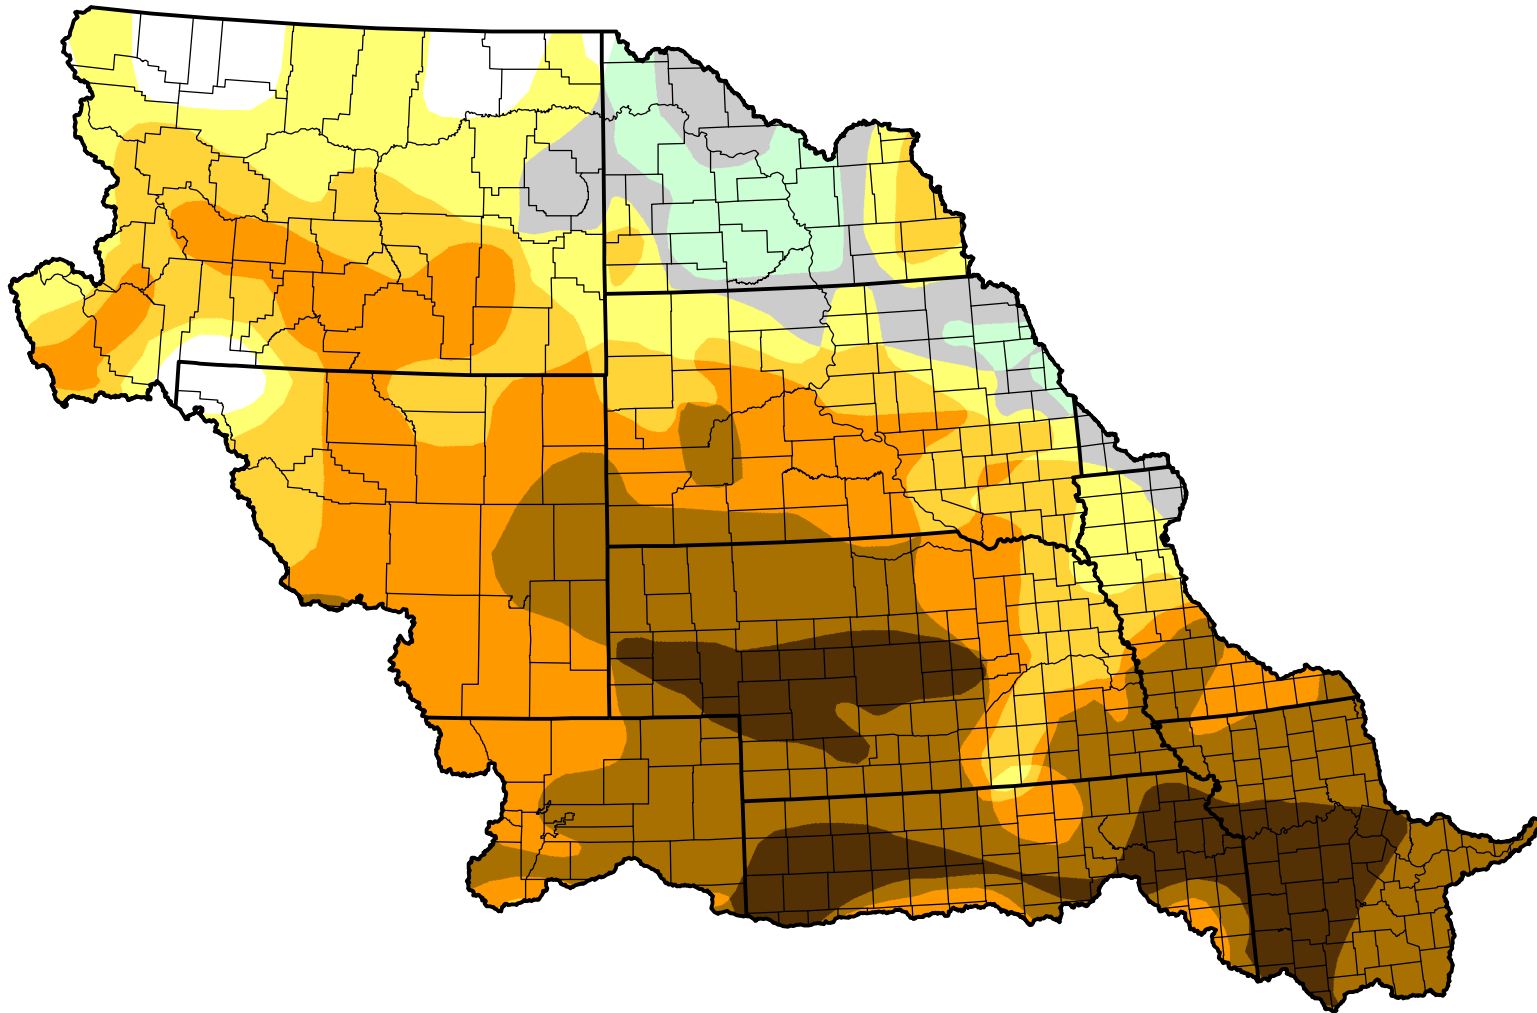

# U.S. Drought Monitor Class Change - Missouri Watershed

Start of Calendar Year

August 21, 2012  
compared to  
January 5, 2012

[droughtmonitor.unl.edu](http://droughtmonitor.unl.edu)

- 5 Class Degradation
- 4 Class Degradation
- 3 Class Degradation
- 2 Class Degradation
- 1 Class Degradation
- No Change
- 1 Class Improvement
- 2 Class Improvement
- 3 Class Improvement
- 4 Class Improvement
- 5 Class Improvement