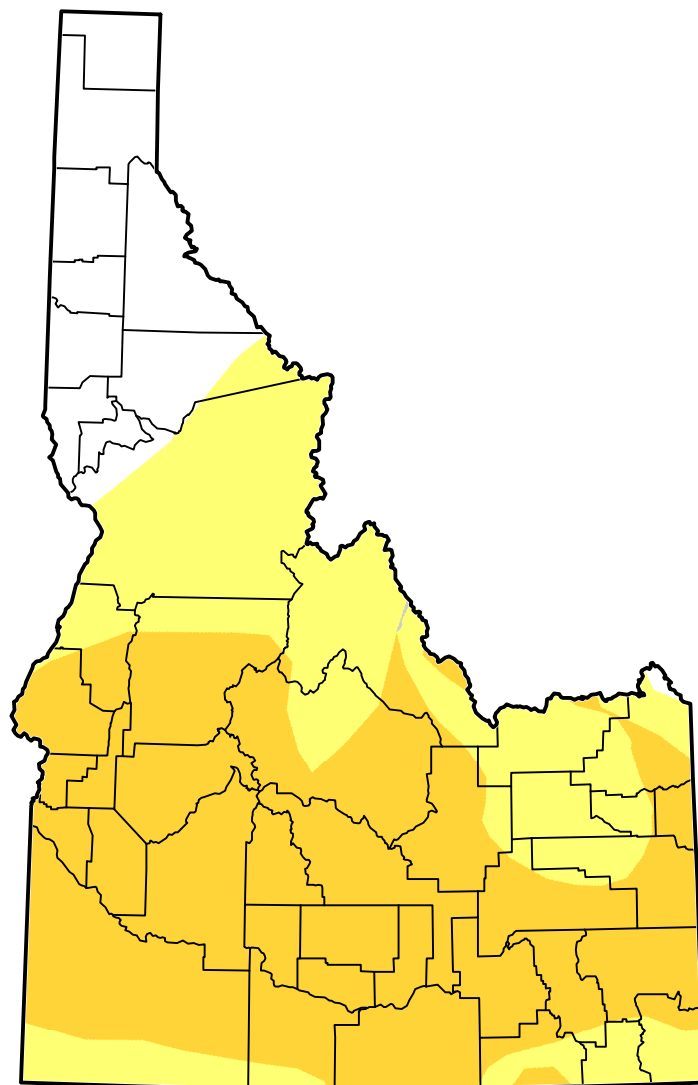

U.S. Drought Monitor Class Change - Idaho

13 Week

August 21, 2012
compared to
May 22, 2012