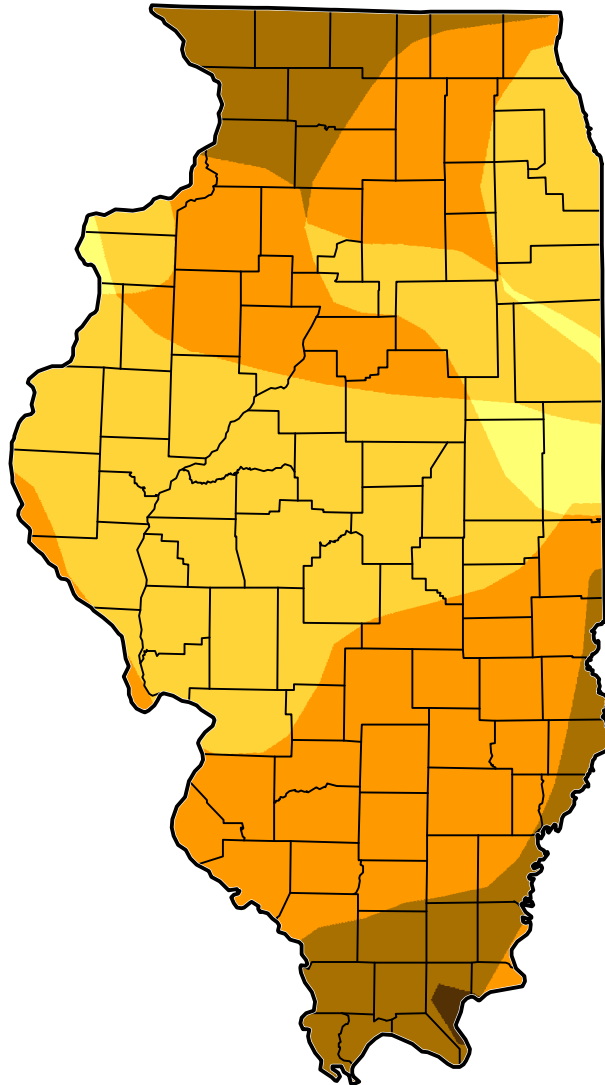

# U.S. Drought Monitor Class Change - Illinois

## 1 Year

August 21, 2012  
compared to  
August 23, 2011