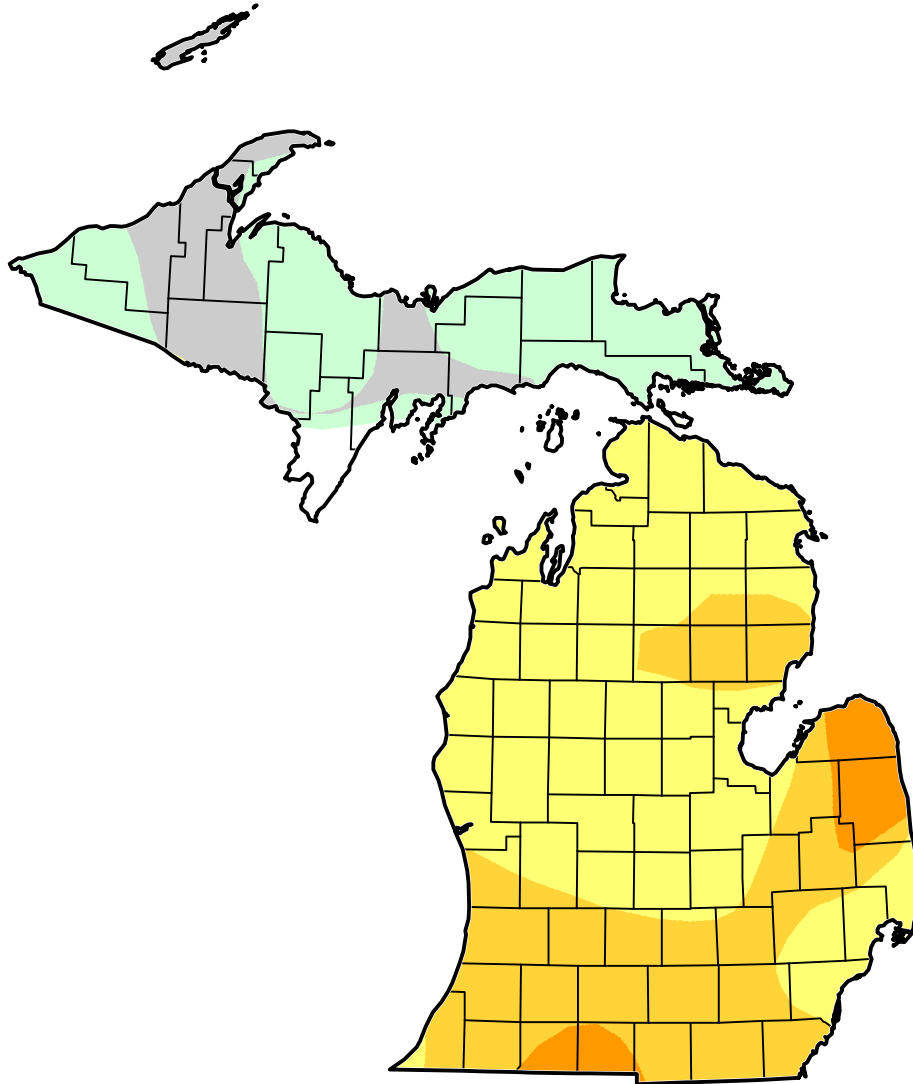

# U.S. Drought Monitor Class Change - Michigan

## 13 Week

August 21, 2012  
compared to  
May 22, 2012