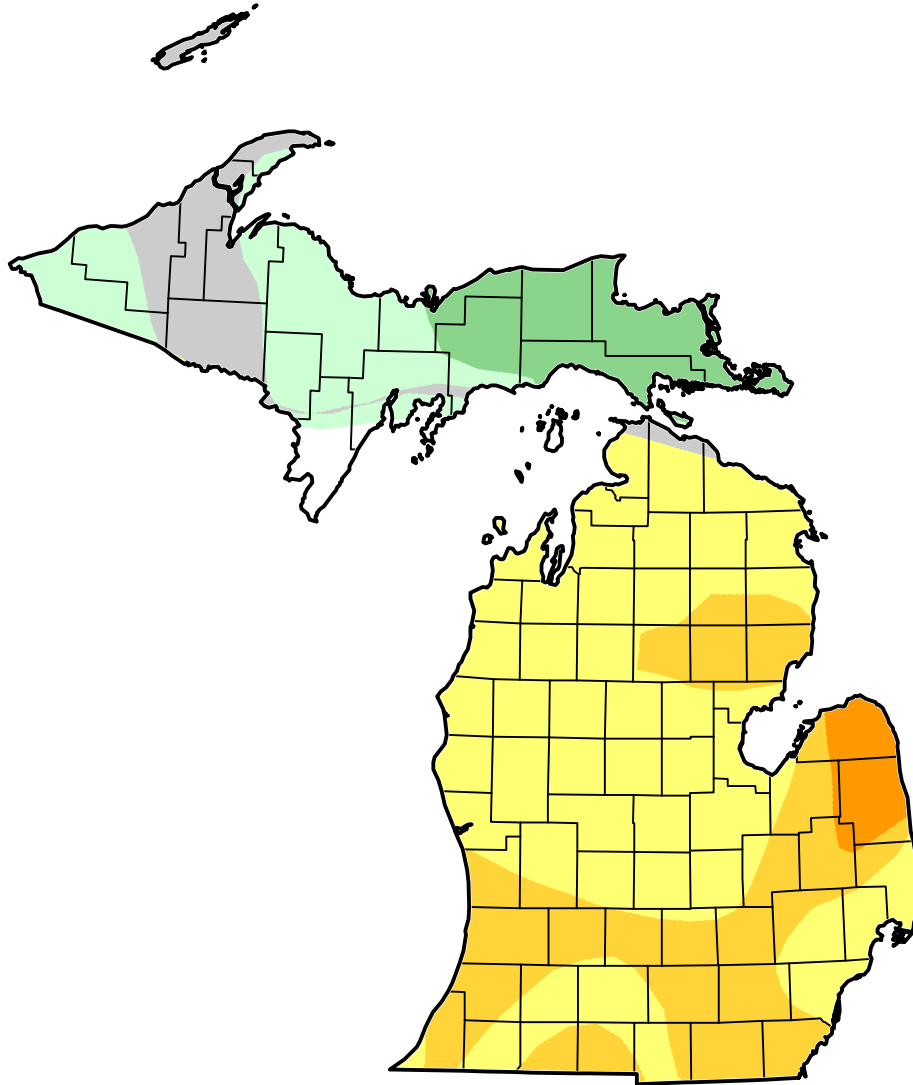

U.S. Drought Monitor Class Change - Michigan 3 Months

August 21, 2012
compared to
May 29, 2012