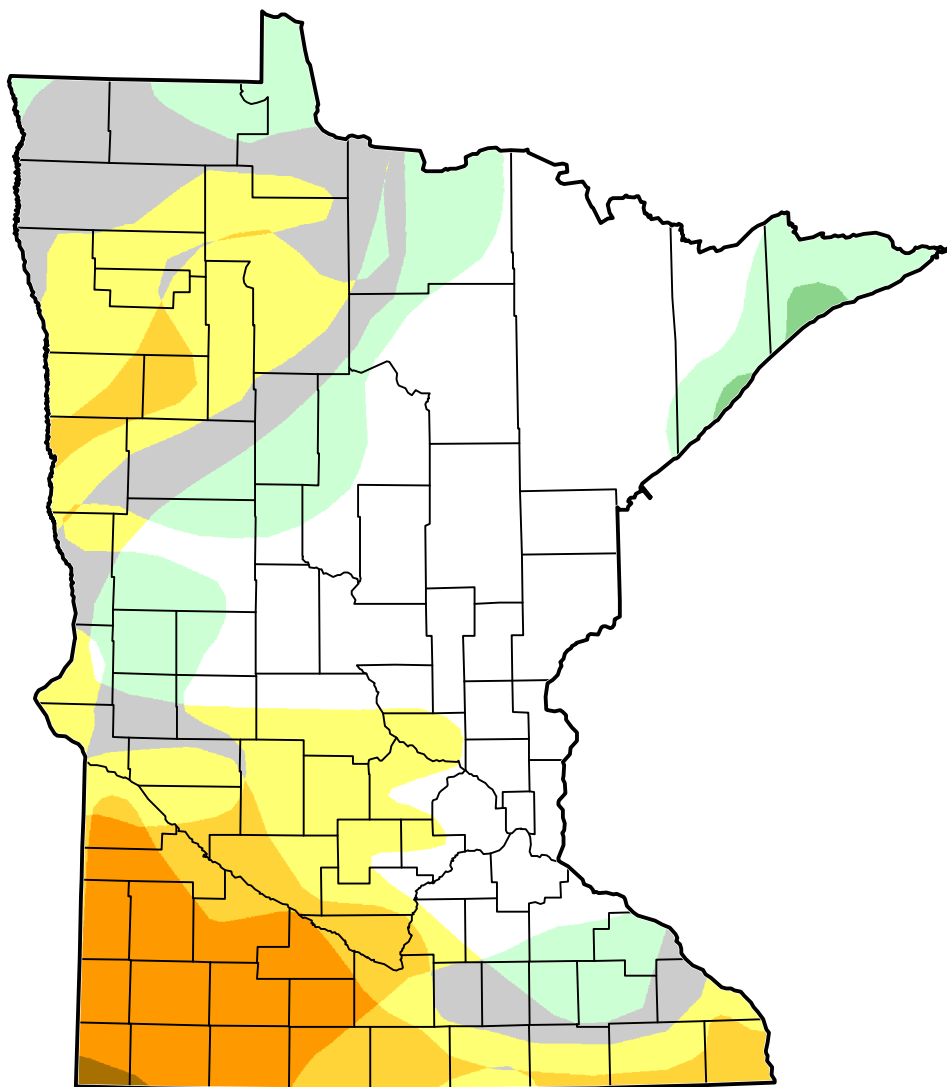

U.S. Drought Monitor Class Change - Minnesota 3 Months

-  5 Class Degradation
-  4 Class Degradation
-  3 Class Degradation
-  2 Class Degradation
-  1 Class Degradation
-  No Change
-  1 Class Improvement
-  2 Class Improvement
-  3 Class Improvement
-  4 Class Improvement
-  5 Class Improvement

August 21, 2012
compared to
May 29, 2012