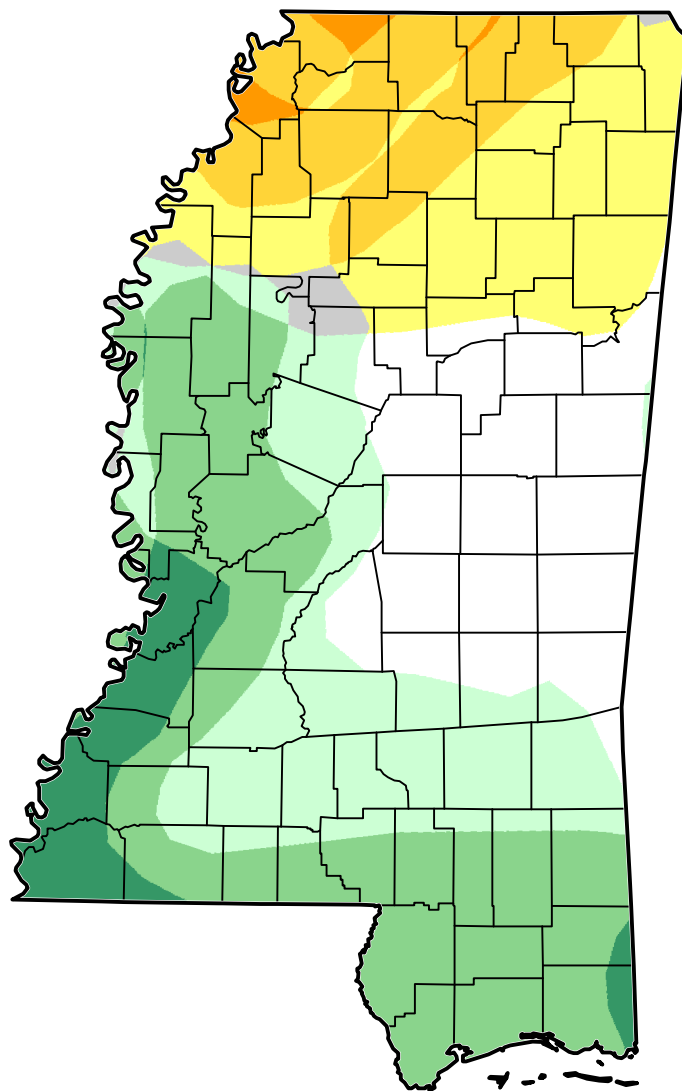

U.S. Drought Monitor Class Change - Mississippi

1 Year

August 21, 2012
compared to
August 23, 2011