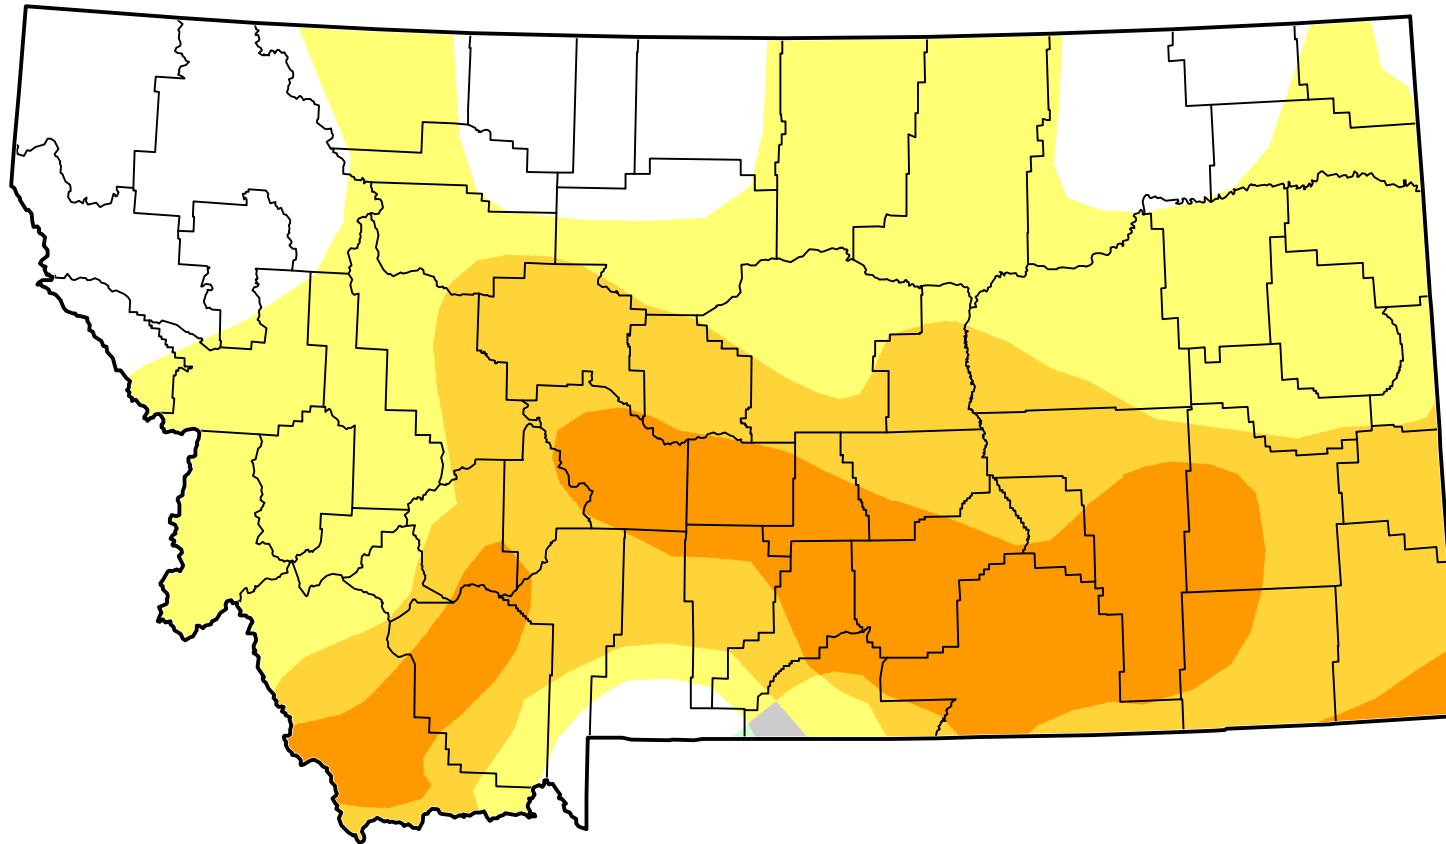

U.S. Drought Monitor Class Change - Montana 2 Years

August 21, 2012
compared to
August 24, 2010