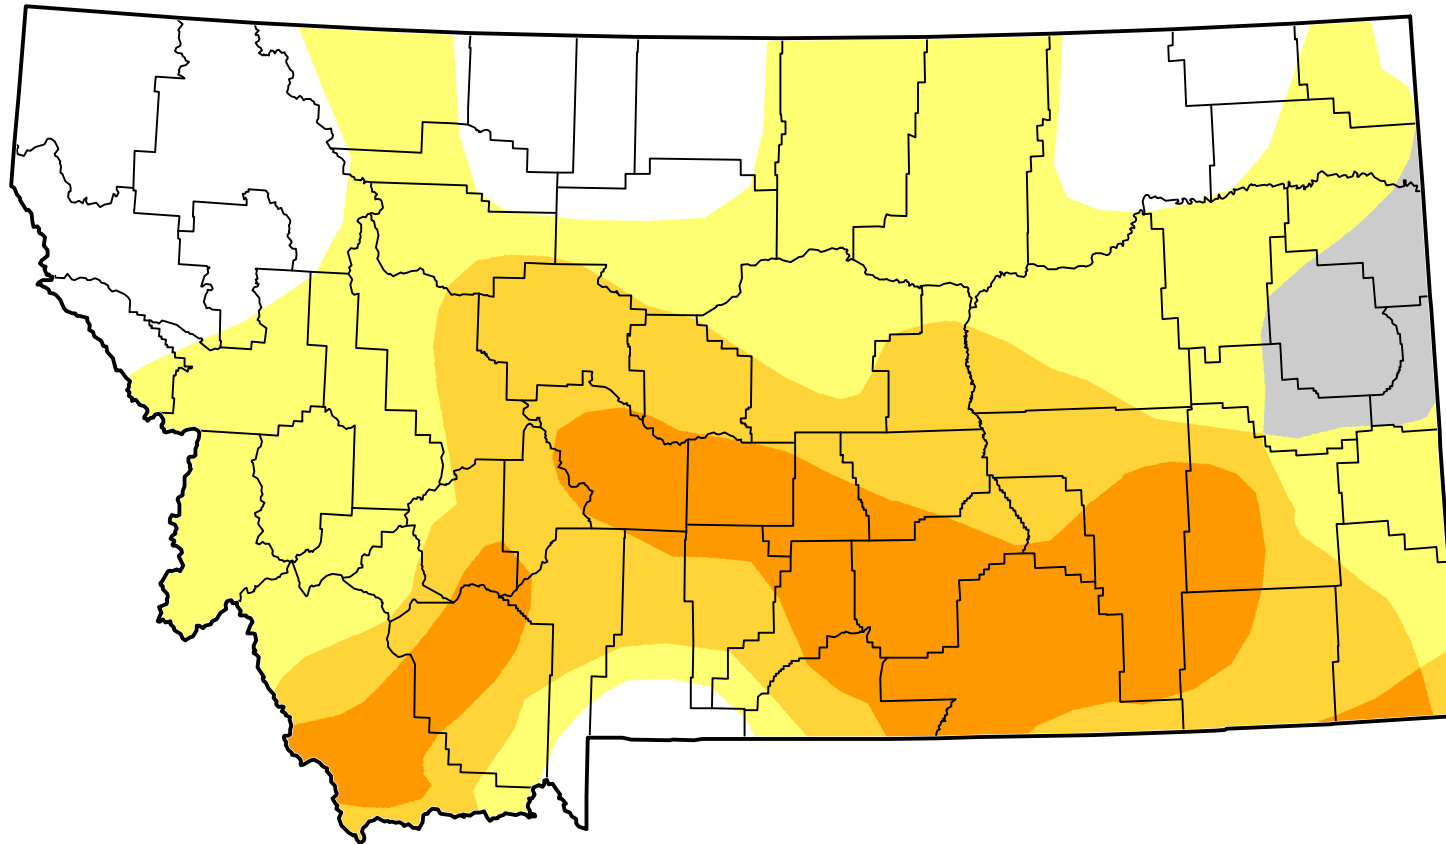

U.S. Drought Monitor Class Change - Montana

Start of Calendar Year

August 21, 2012
compared to
January 3, 2012

- 5 Class Degradation
- 4 Class Degradation
- 3 Class Degradation
- 2 Class Degradation
- 1 Class Degradation
- No Change
- 1 Class Improvement
- 2 Class Improvement
- 3 Class Improvement
- 4 Class Improvement
- 5 Class Improvement