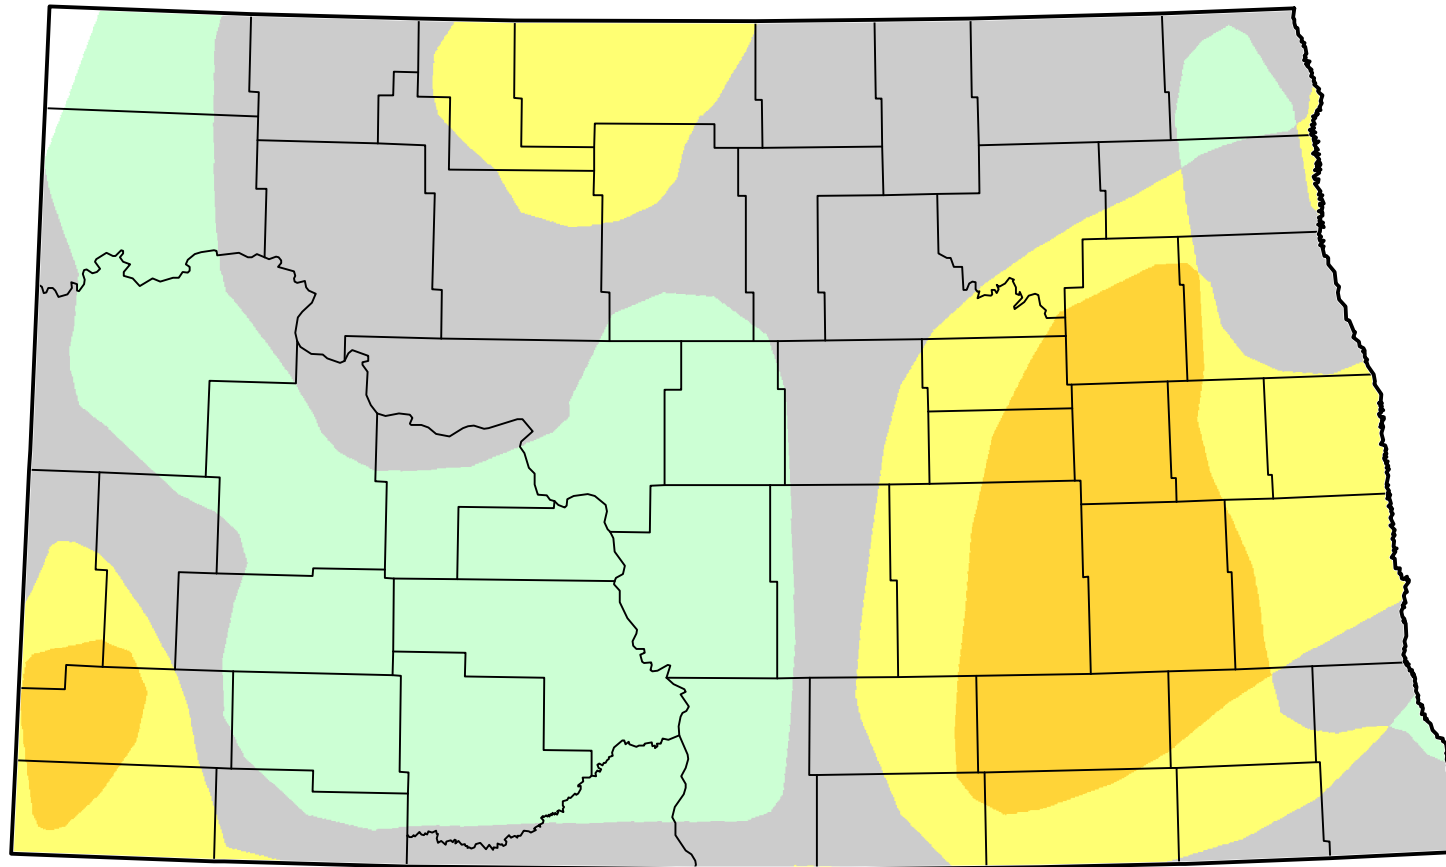

U.S. Drought Monitor Class Change - North Dakota

Start of Calendar Year

August 21, 2012
compared to
January 3, 2012