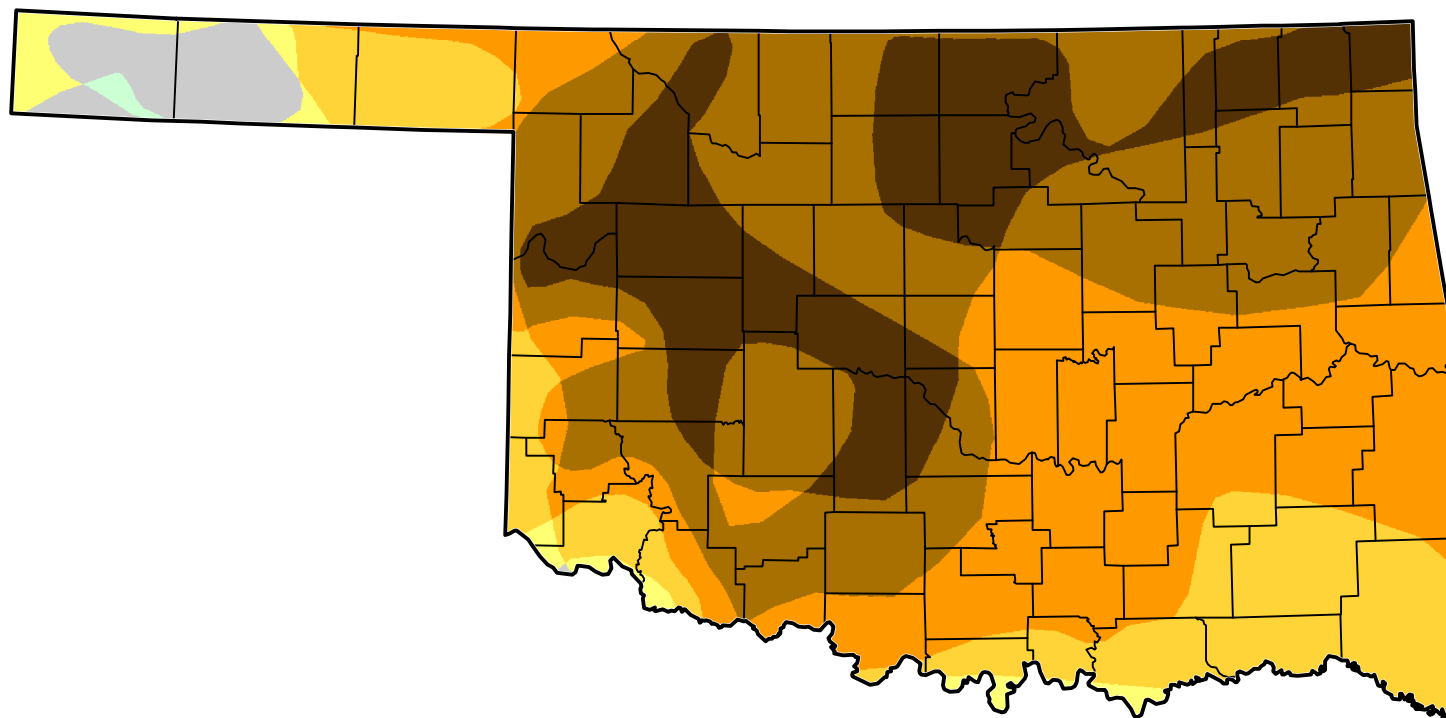

U.S. Drought Monitor Class Change - Oklahoma

13 Week

-  5 Class Degradation
-  4 Class Degradation
-  3 Class Degradation
-  2 Class Degradation
-  1 Class Degradation
-  No Change
-  1 Class Improvement
-  2 Class Improvement
-  3 Class Improvement
-  4 Class Improvement
-  5 Class Improvement

August 21, 2012
compared to
May 22, 2012