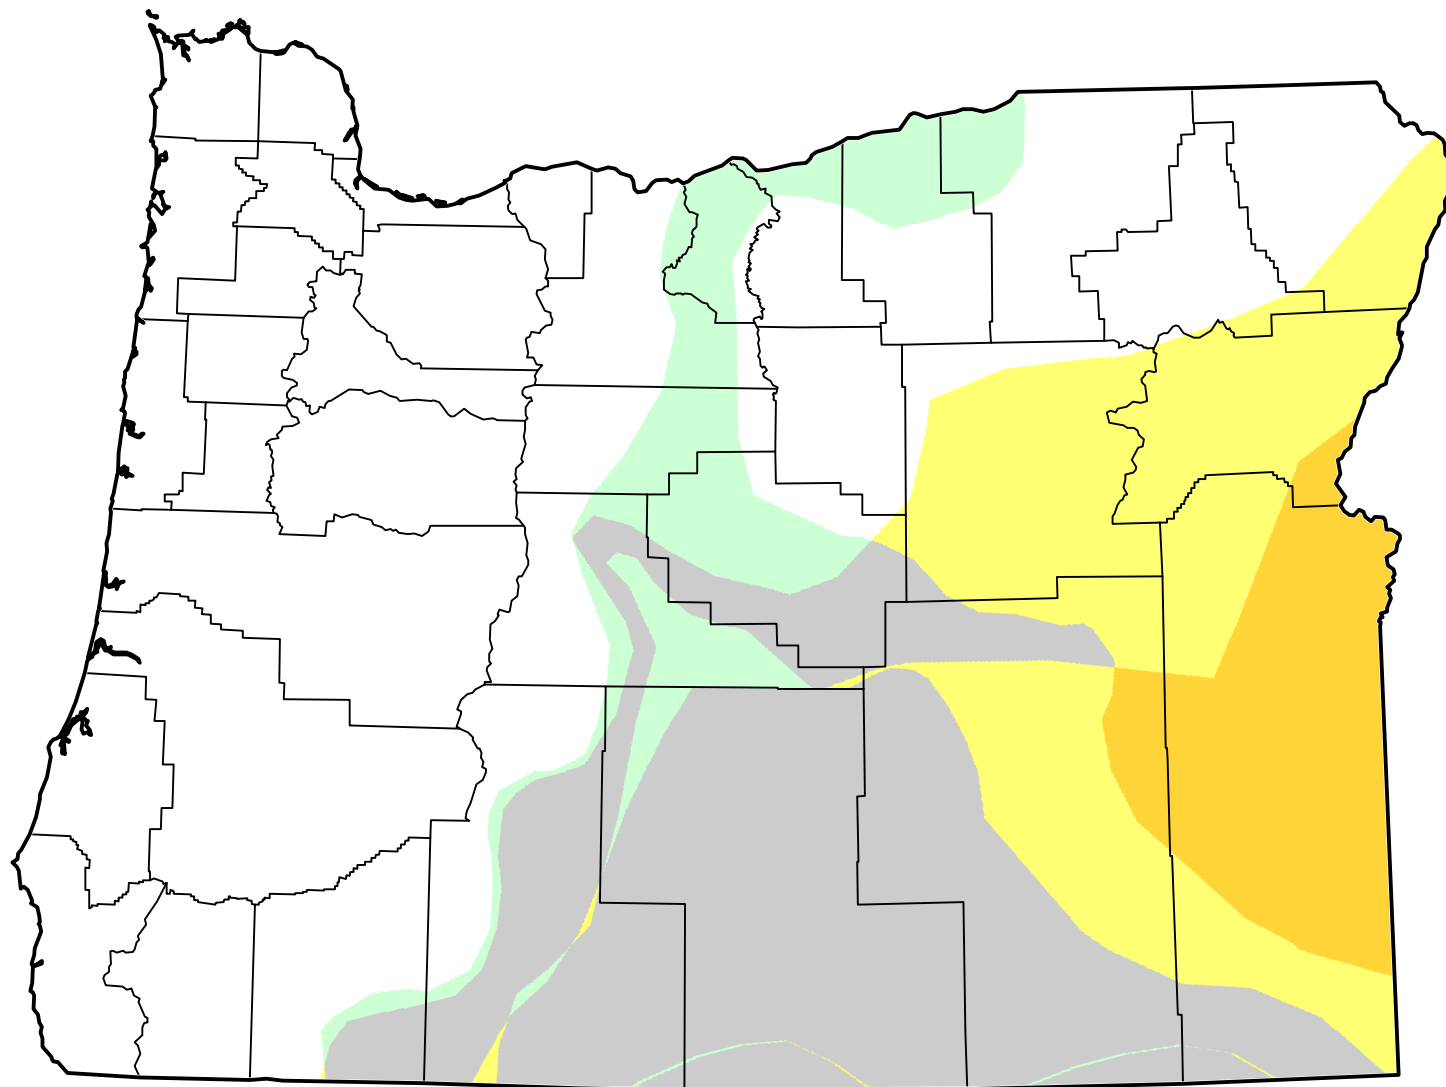

U.S. Drought Monitor Class Change - Oregon

3 Months

August 21, 2012
compared to
May 29, 2012