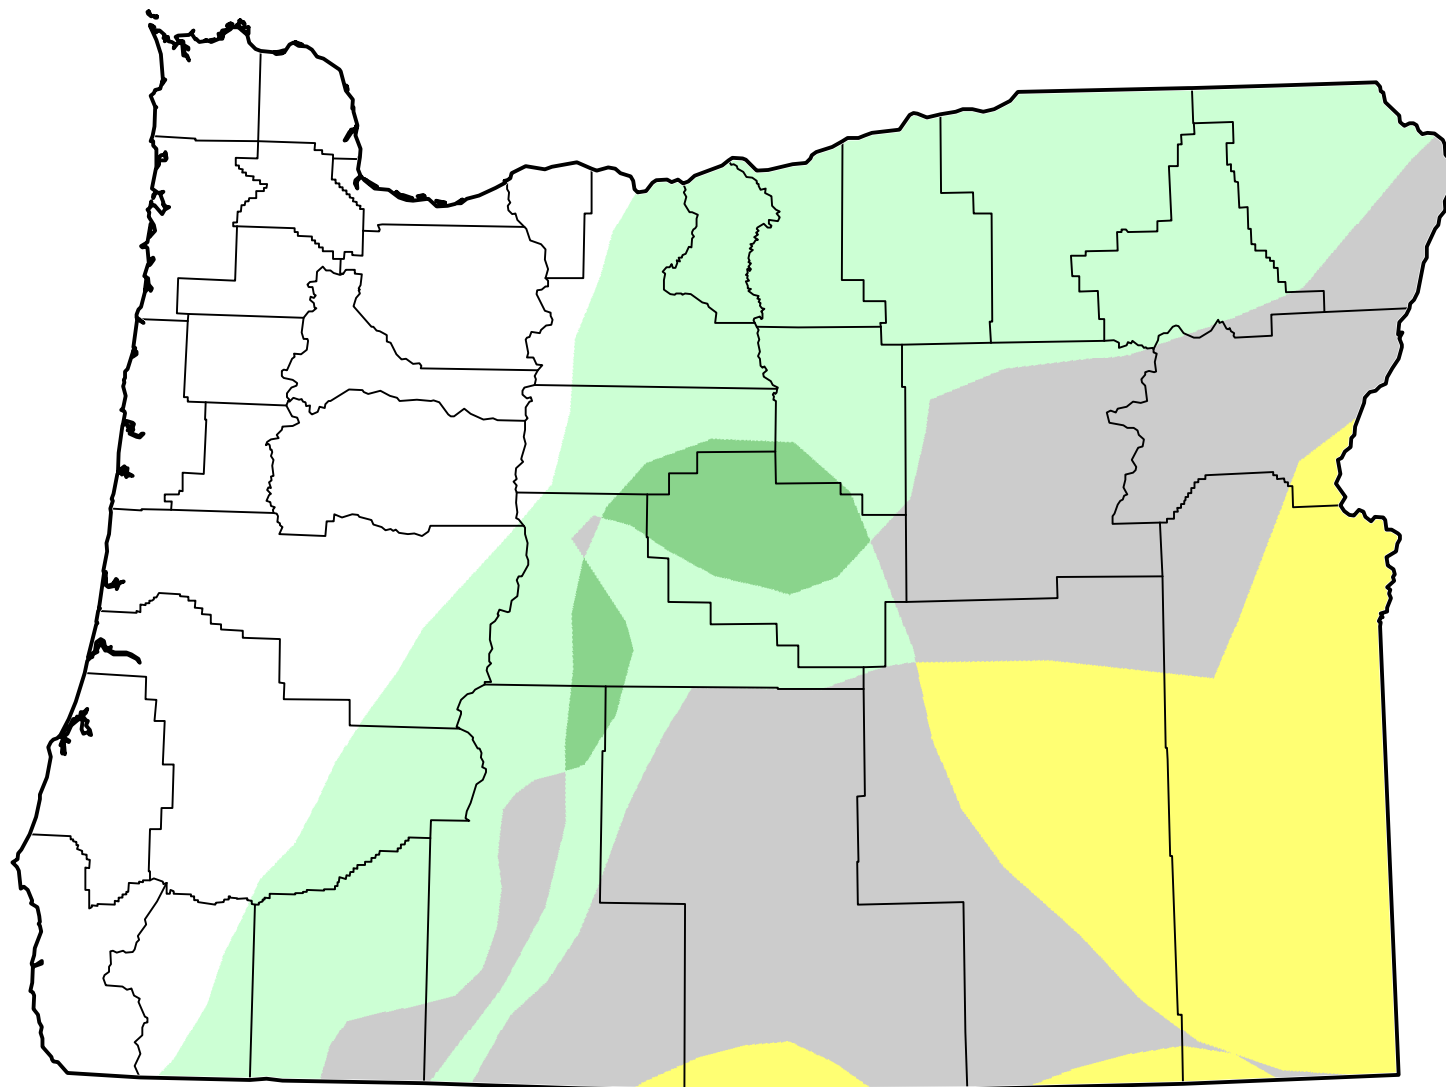

# U.S. Drought Monitor Class Change - Oregon

## Start of Calendar Year

August 21, 2012  
compared to  
January 3, 2012