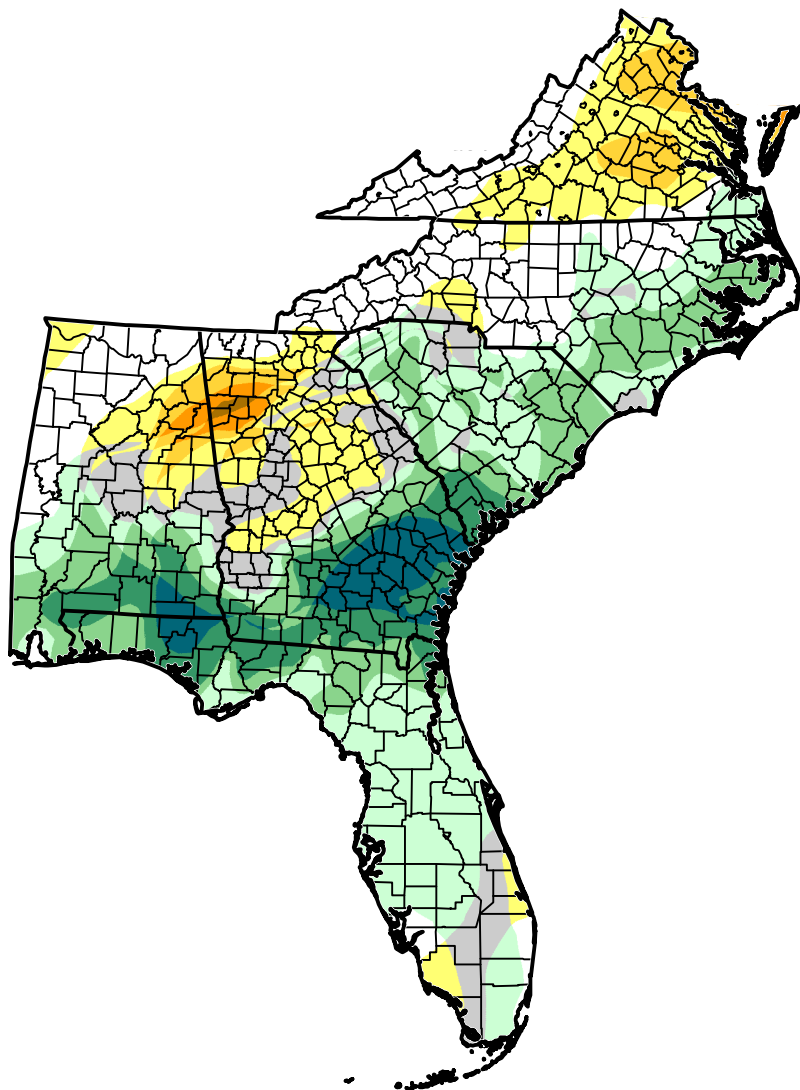

U.S. Drought Monitor Class Change - Southeast

Start of Calendar Year

August 21, 2012
compared to
January 3, 2012