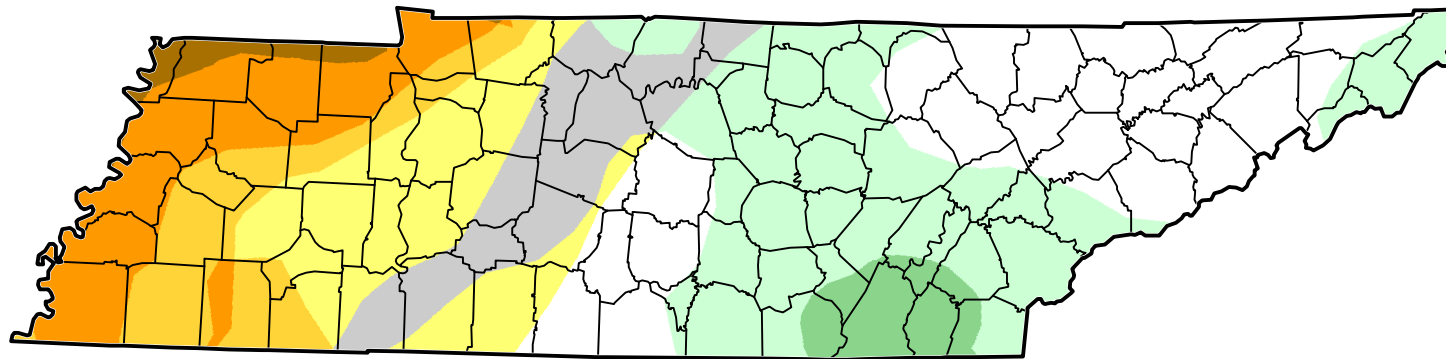

U.S. Drought Monitor Class Change - Tennessee

1 Year

August 21, 2012
compared to
August 23, 2011