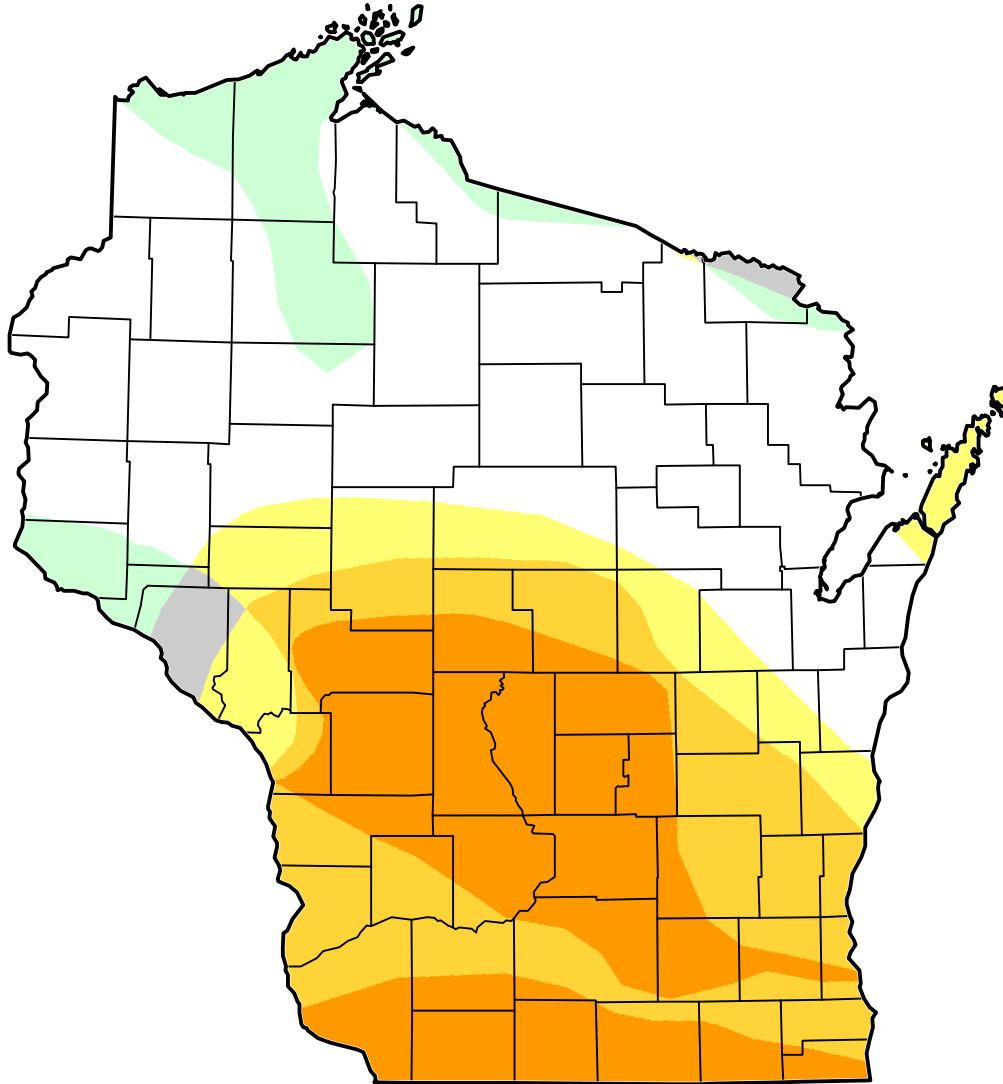

# U.S. Drought Monitor Class Change - Wisconsin 13 Week

-  5 Class Degradation
-  4 Class Degradation
-  3 Class Degradation
-  2 Class Degradation
-  1 Class Degradation
-  No Change
-  1 Class Improvement
-  2 Class Improvement
-  3 Class Improvement
-  4 Class Improvement
-  5 Class Improvement

August 21, 2012  
compared to  
May 22, 2012