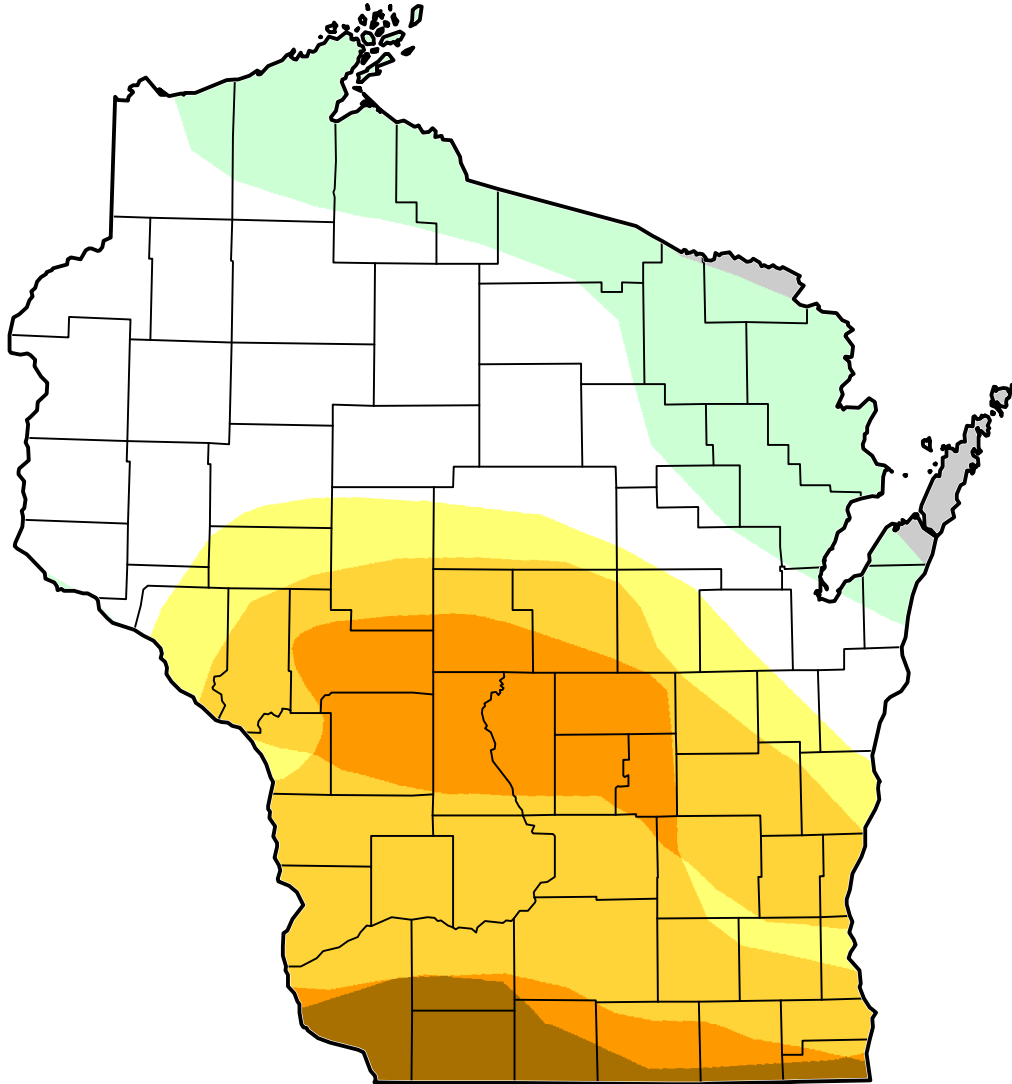

U.S. Drought Monitor Class Change - Wisconsin

Start of Water Year

August 21, 2012
compared to
September 27, 2011