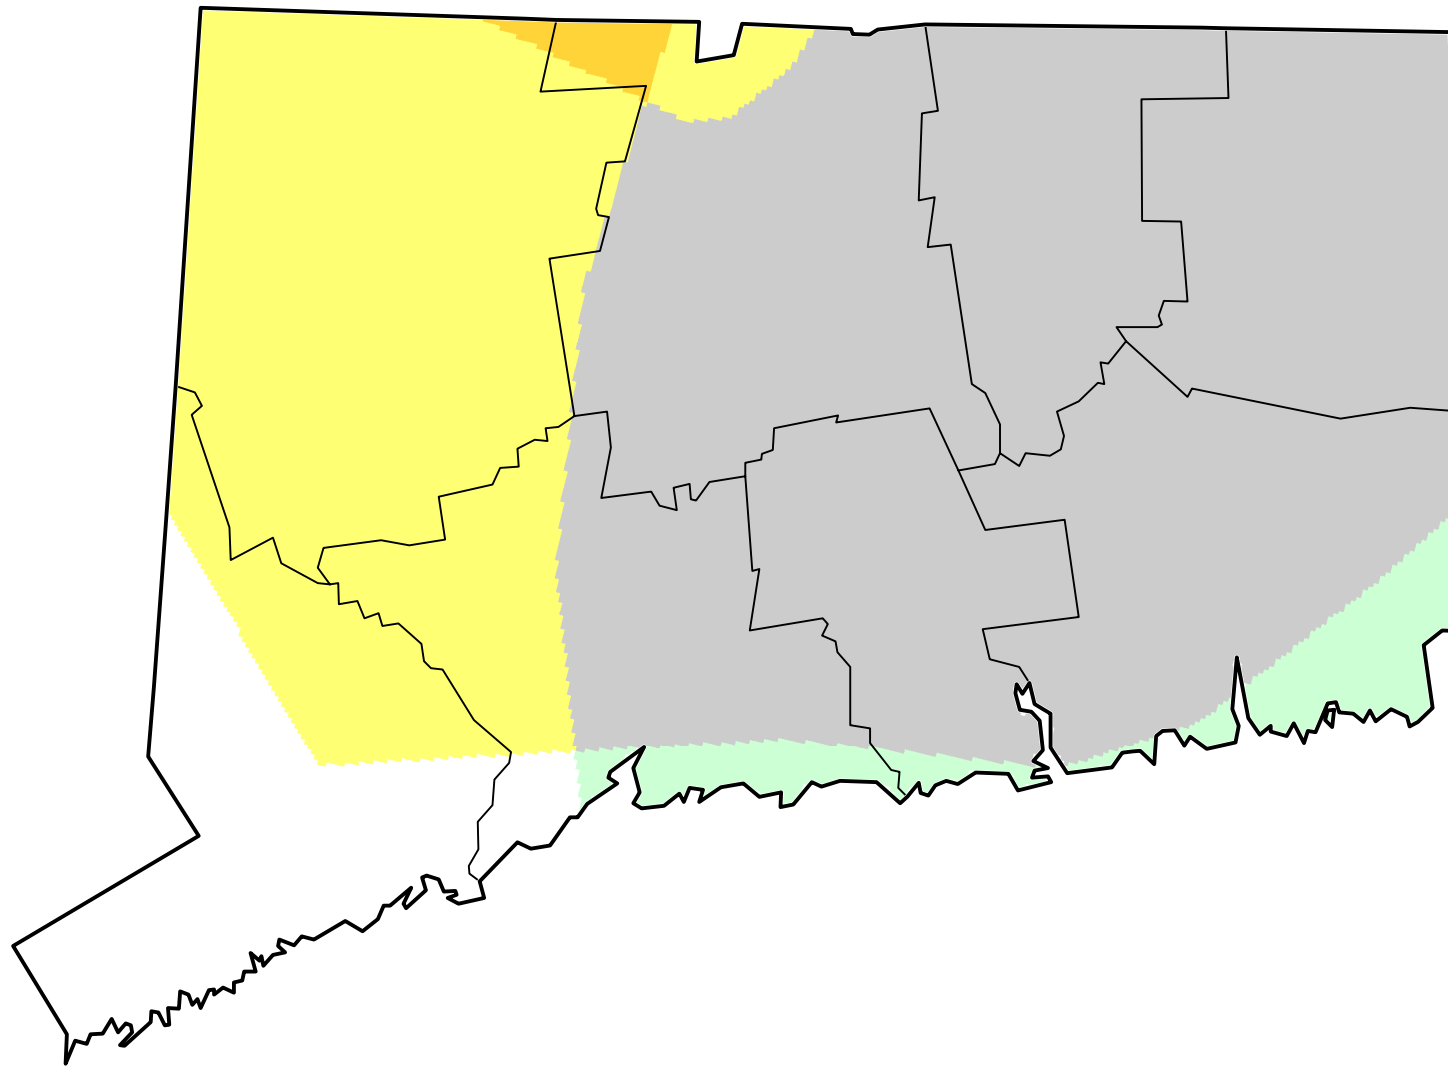

U.S. Drought Monitor Class Change - Connecticut 6 Months

August 28, 2012
compared to
March 13, 2012

-  5 Class Degradation
-  4 Class Degradation
-  3 Class Degradation
-  2 Class Degradation
-  1 Class Degradation
-  No Change
-  1 Class Improvement
-  2 Class Improvement
-  3 Class Improvement
-  4 Class Improvement
-  5 Class Improvement