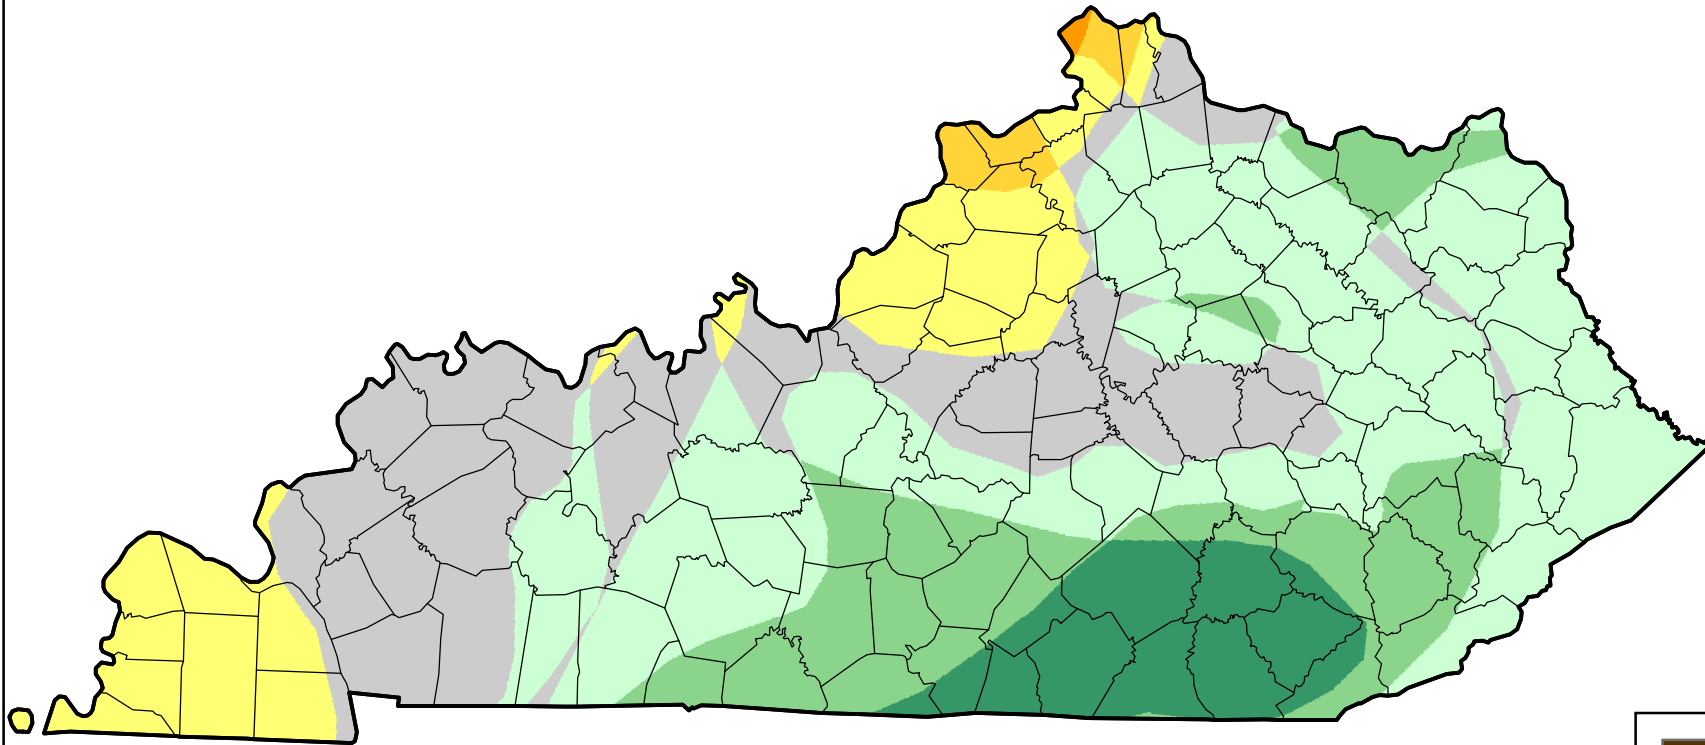

U.S. Drought Monitor Class Change - Kentucky

8 Week

August 28, 2012
compared to
July 5, 2012

droughtmonitor.unl.edu

- 5 Class Degradation
- 4 Class Degradation
- 3 Class Degradation
- 2 Class Degradation
- 1 Class Degradation
- No Change
- 1 Class Improvement
- 2 Class Improvement
- 3 Class Improvement
- 4 Class Improvement
- 5 Class Improvement