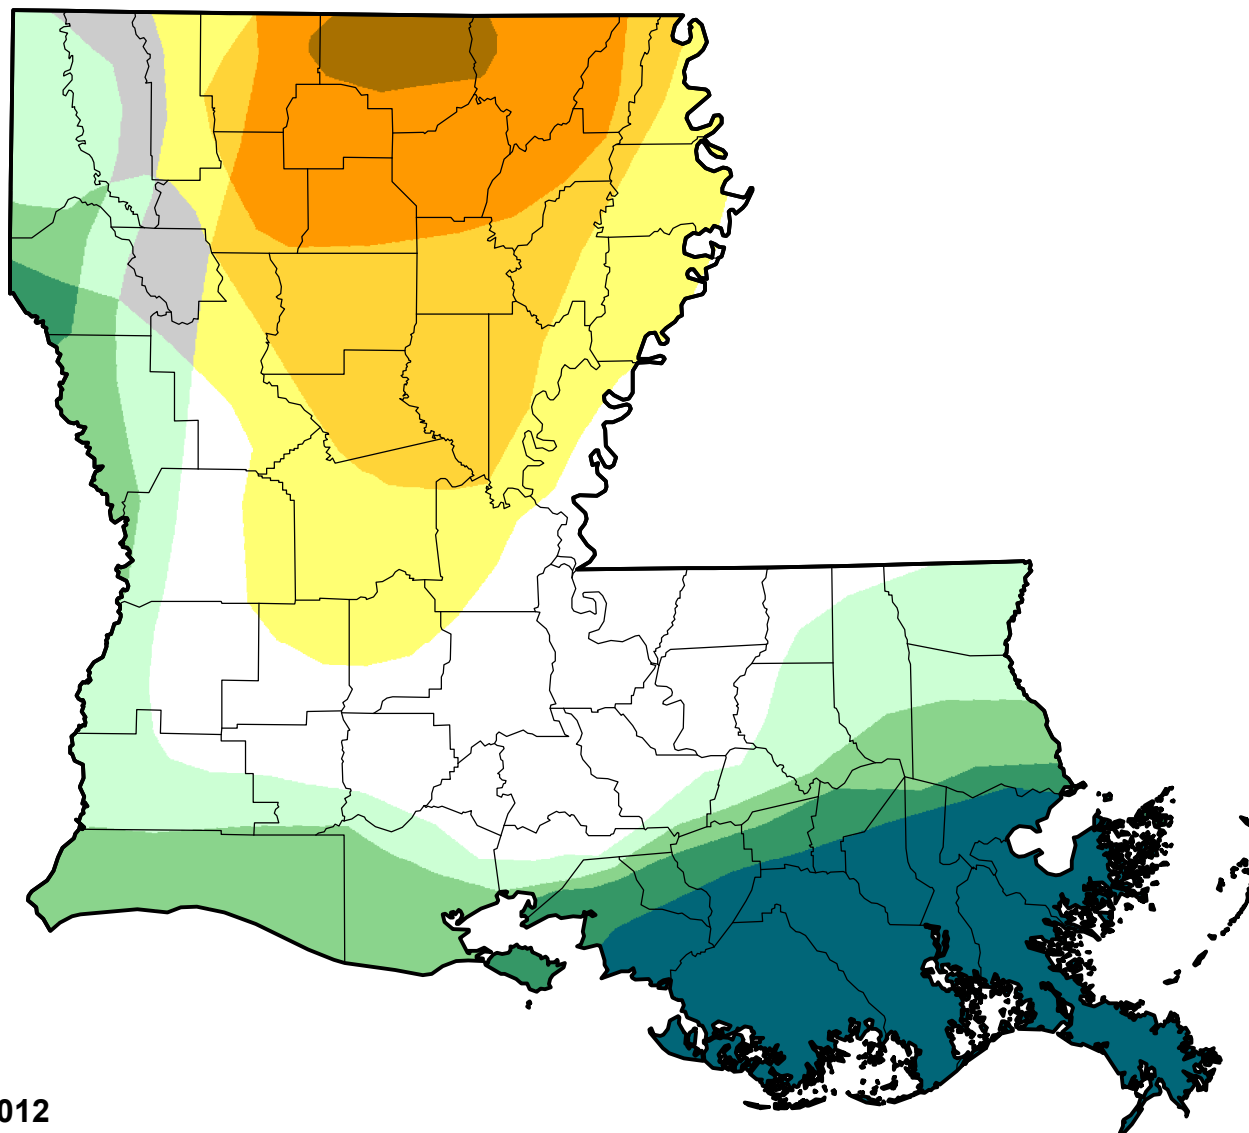

U.S. Drought Monitor Class Change - Louisiana

26 Week

August 28, 2012
compared to
March 1, 2012

droughtmonitor.unl.edu

- 5 Class Degradation
- 4 Class Degradation
- 3 Class Degradation
- 2 Class Degradation
- 1 Class Degradation
- No Change
- 1 Class Improvement
- 2 Class Improvement
- 3 Class Improvement
- 4 Class Improvement
- 5 Class Improvement