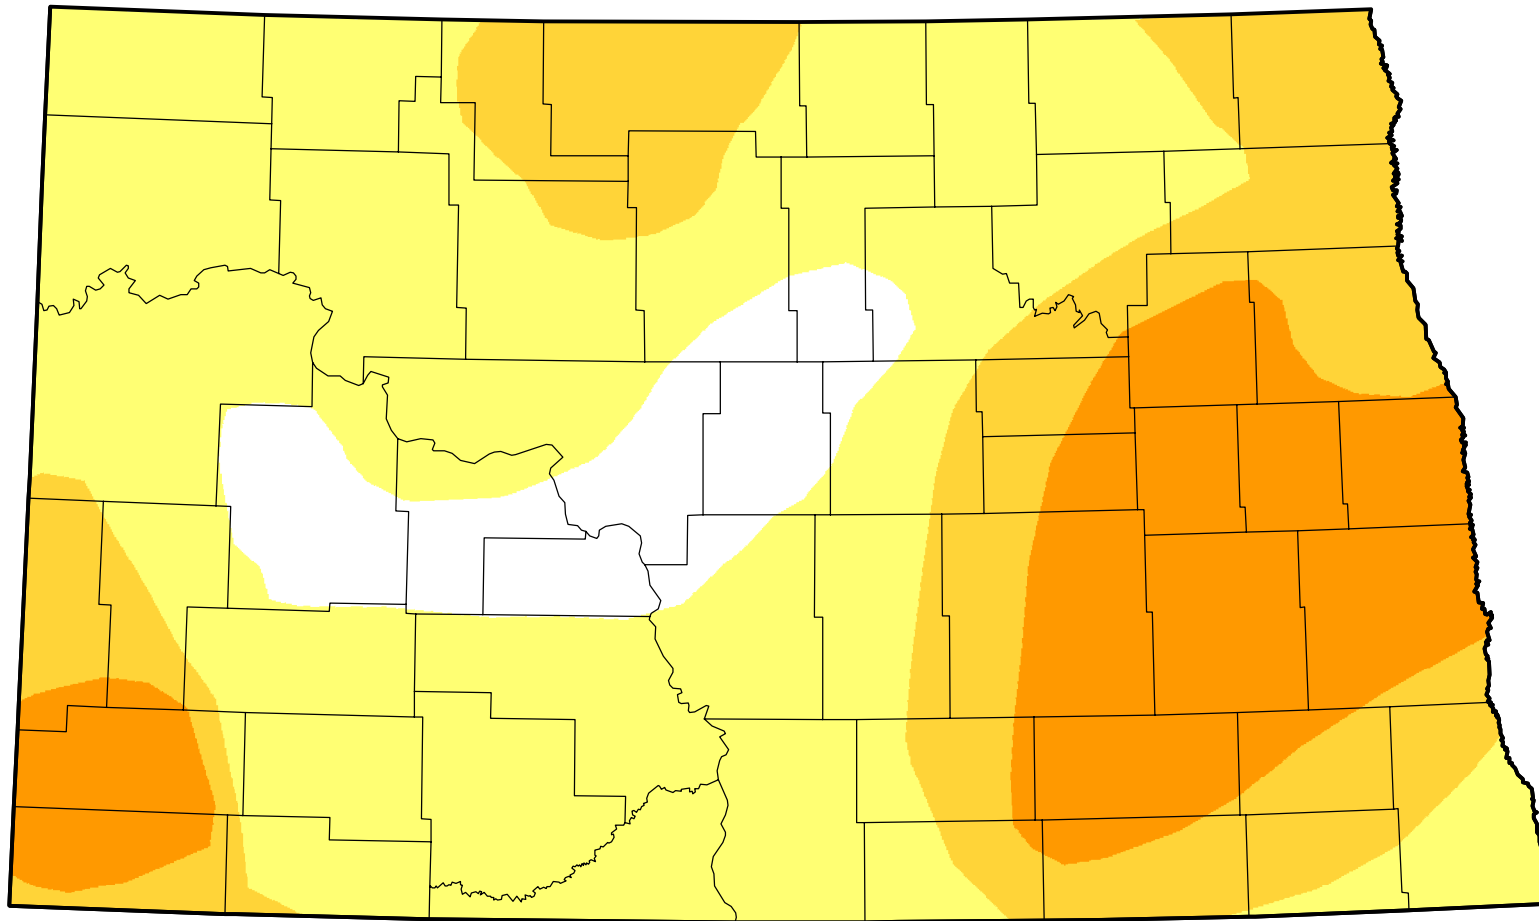

U.S. Drought Monitor Class Change - North Dakota

Start of Water Year

August 28, 2012
compared to
September 29, 2011

droughtmonitor.unl.edu

- | | |
|---|---------------------|
|  | 5 Class Degradation |
|  | 4 Class Degradation |
|  | 3 Class Degradation |
|  | 2 Class Degradation |
|  | 1 Class Degradation |
|  | No Change |
|  | 1 Class Improvement |
|  | 2 Class Improvement |
|  | 3 Class Improvement |
|  | 4 Class Improvement |
|  | 5 Class Improvement |