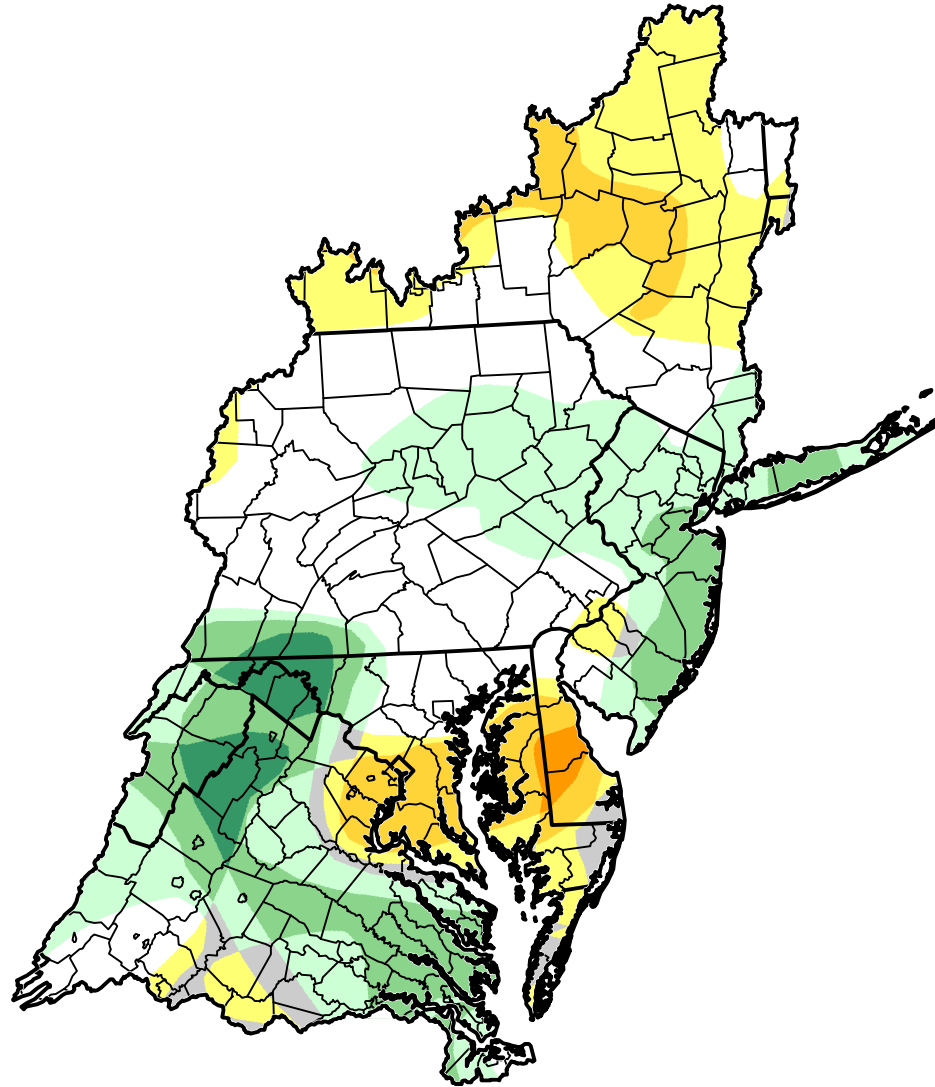

U.S. Drought Monitor Class Change - Mid Atlantic Watershed 2 Years

August 28, 2012
compared to
August 31, 2010