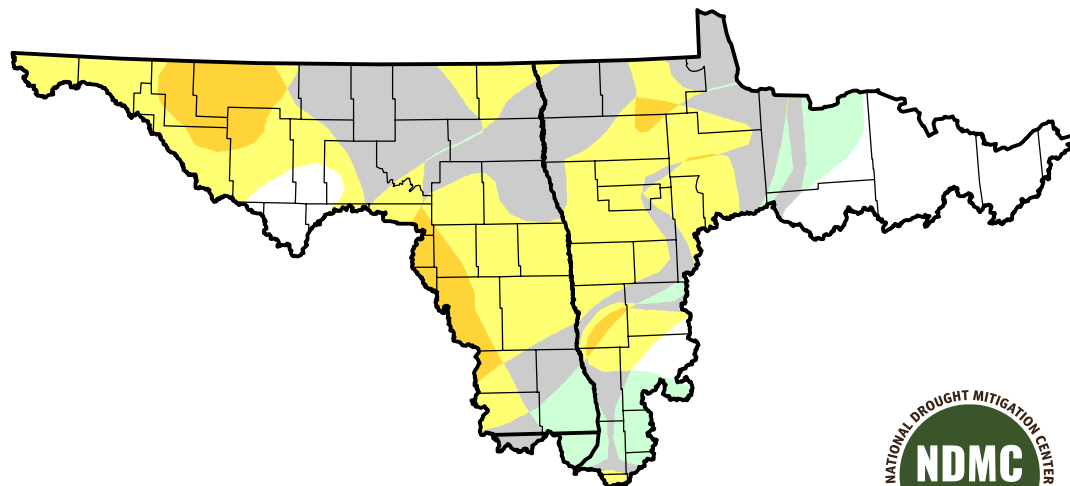

# U.S. Drought Monitor Class Change - Souris-Red-Rainy Watershed

## 8 Week

August 28, 2012  
compared to  
July 5, 2012

[droughtmonitor.unl.edu](http://droughtmonitor.unl.edu)