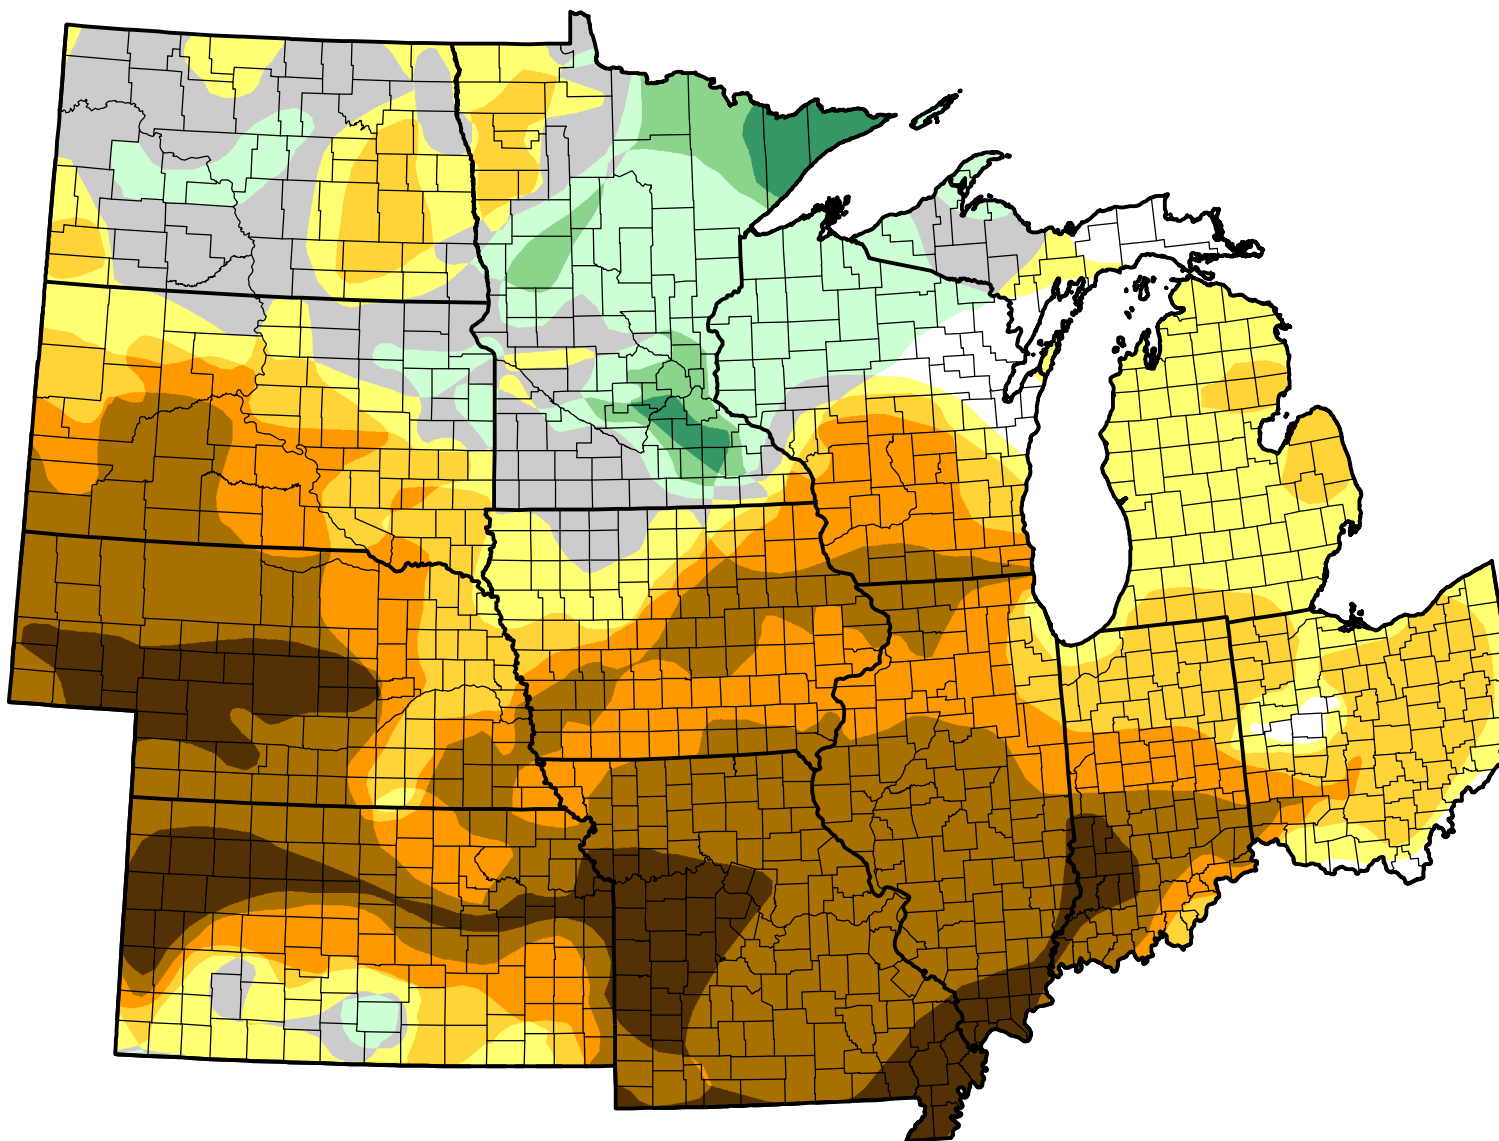

U.S. Drought Monitor Class Change - U2U North Central States

Start of Calendar Year

August 28, 2012
compared to
January 5, 2012

droughtmonitor.unl.edu

- 5 Class Degradation
- 4 Class Degradation
- 3 Class Degradation
- 2 Class Degradation
- 1 Class Degradation
- No Change
- 1 Class Improvement
- 2 Class Improvement
- 3 Class Improvement
- 4 Class Improvement
- 5 Class Improvement