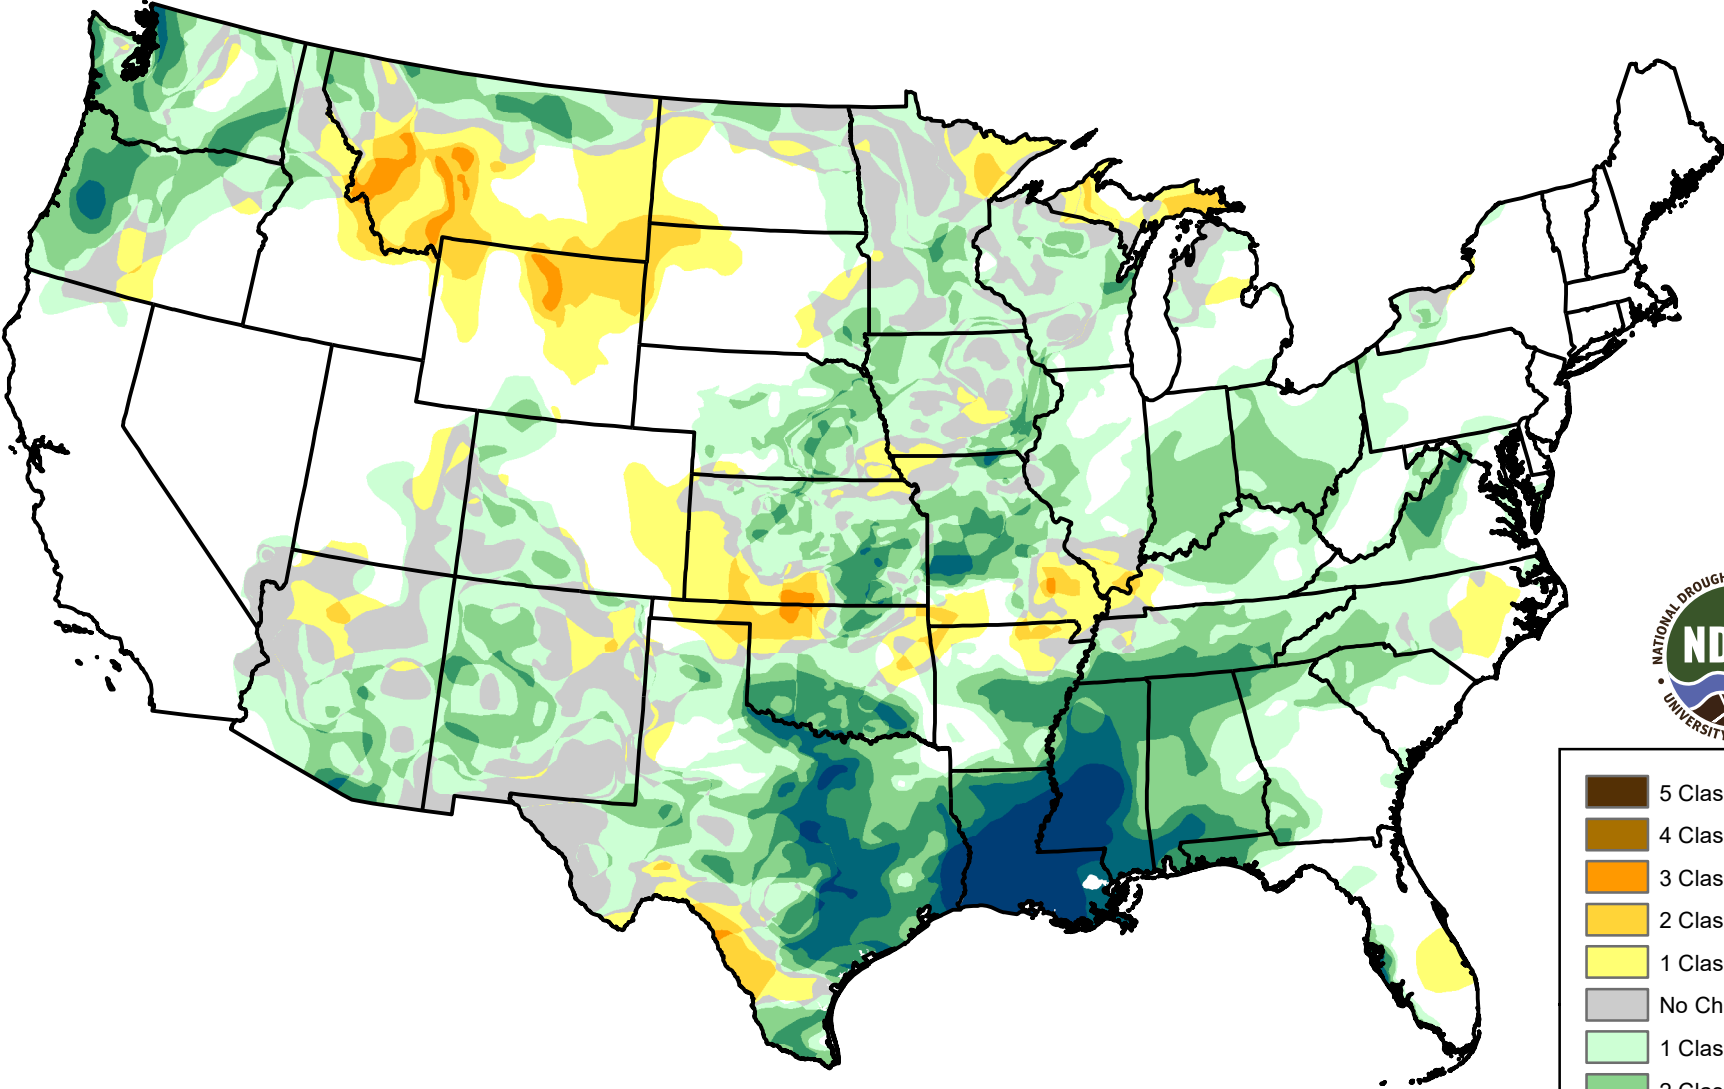

U.S. Drought Monitor Class Change - CONUS

26 Week

April 16, 2024
compared to
October 17, 2023

droughtmonitor.unl.edu

-  5 Class Degradation
-  4 Class Degradation
-  3 Class Degradation
-  2 Class Degradation
-  1 Class Degradation
-  No Change
-  1 Class Improvement
-  2 Class Improvement
-  3 Class Improvement
-  4 Class Improvement
-  5 Class Improvement