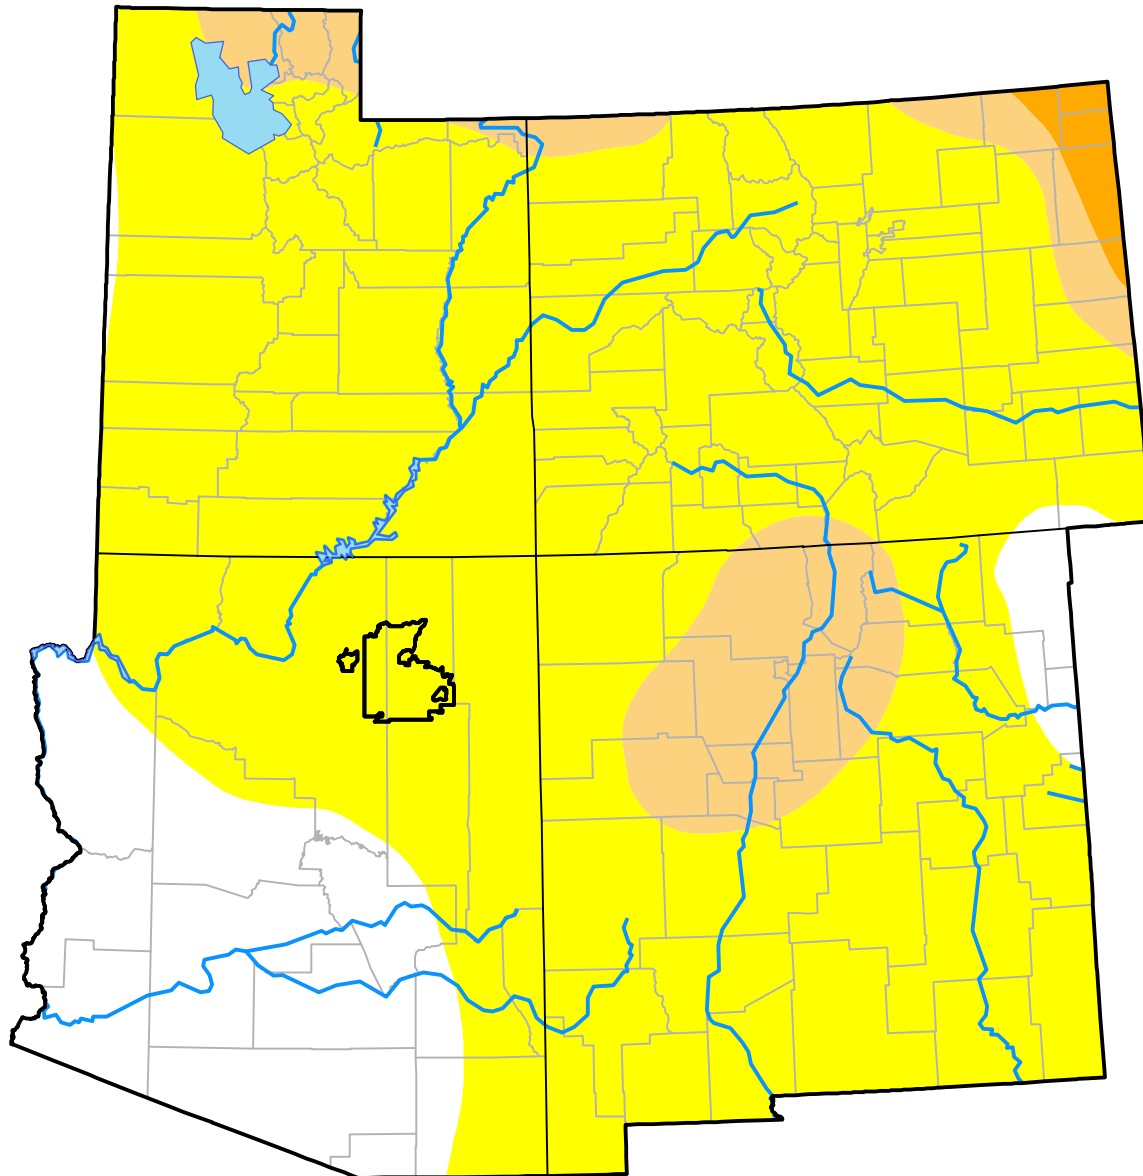

Nebraska RDEWS and Surrounding Areas

Intensity:

-  None
-  D0 Abnormally Dry
-  D1 Moderate Drought
-  D2 Severe Drought
-  D3 Extreme Drought
-  D4 Exceptional Drought

The Drought Monitor focuses on broad-scale conditions. Local conditions may vary. For more information on the Drought Monitor, go to <https://droughtmonitor.unl.edu/About.aspx>