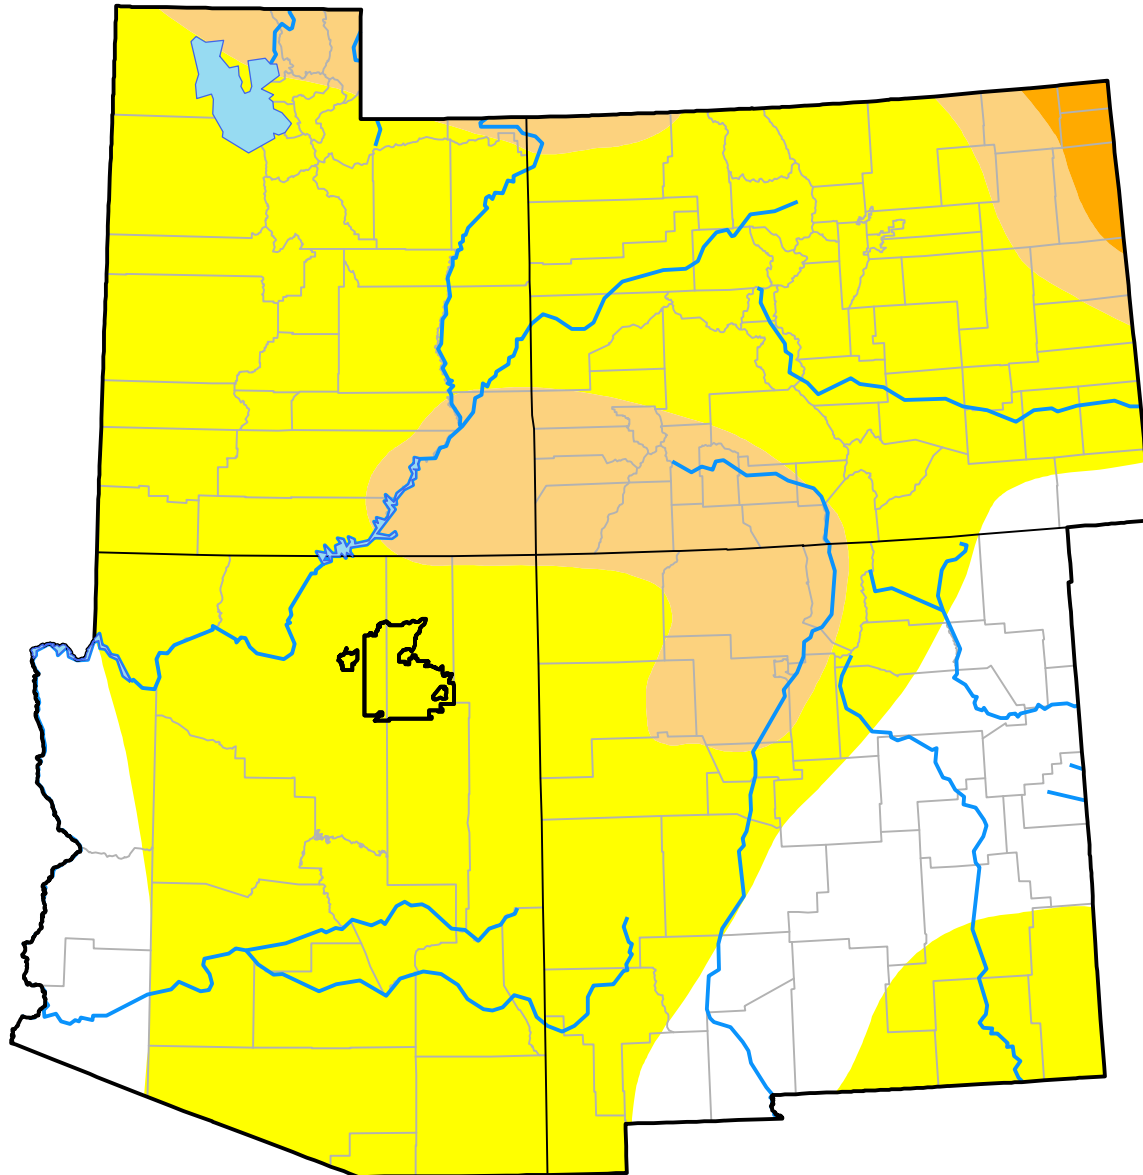

Nebraska RDEWS and Surrounding Areas

Intensity:

-  None
-  D0 Abnormally Dry
-  D1 Moderate Drought
-  D2 Severe Drought
-  D3 Extreme Drought
-  D4 Exceptional Drought

The Drought Monitor focuses on broad-scale conditions. Local conditions may vary. For more information on the Drought Monitor, go to <https://droughtmonitor.unl.edu/About.aspx>