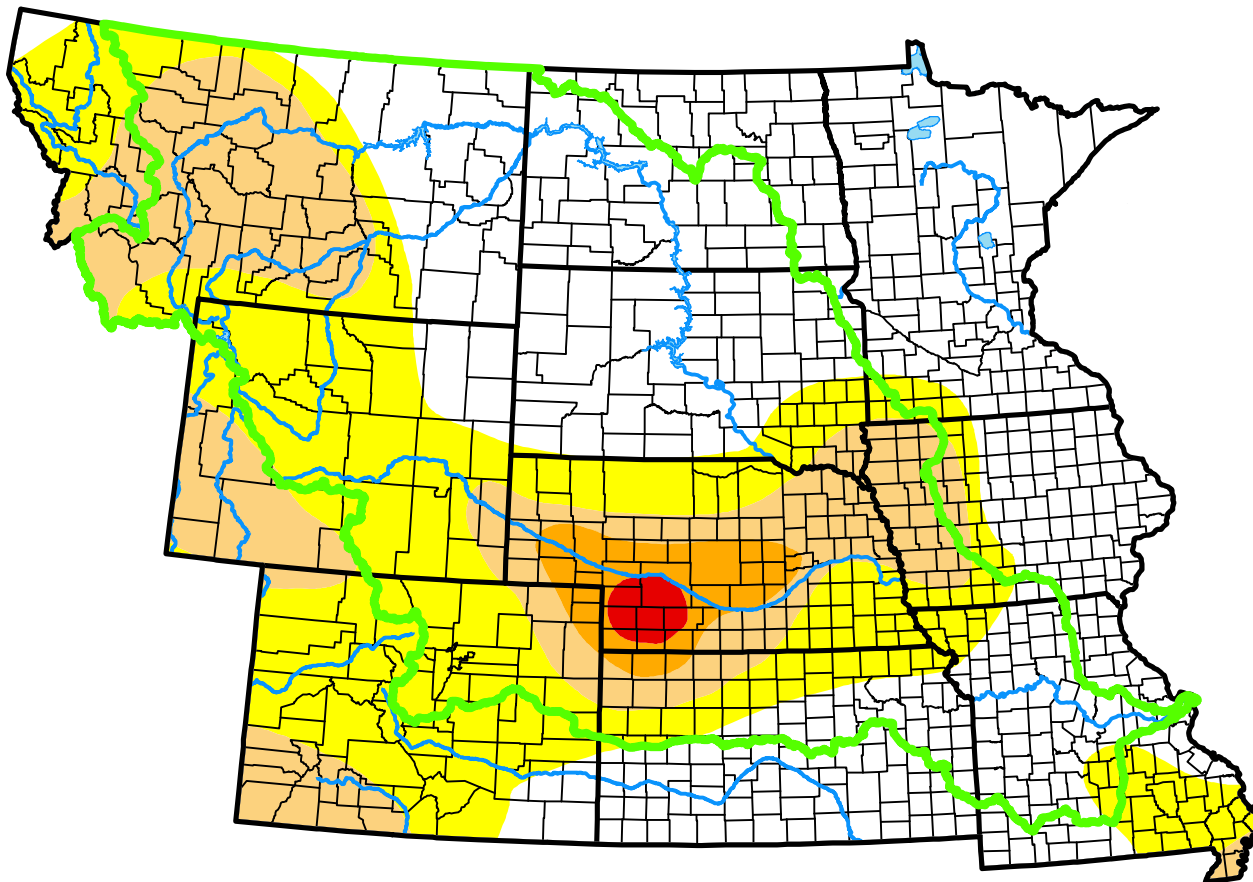

# U.S. Drought Monitor

## Missouri River Basin DEWS and Surrounding Areas

July 25, 2000  
(Released Thursday, Jul. 27, 2000)  
Valid 8 a.m. EDT

### Intensity:

-  None
-  D0 Abnormally Dry
-  D1 Moderate Drought
-  D2 Severe Drought
-  D3 Extreme Drought
-  D4 Exceptional Drought

*The Drought Monitor focuses on broad-scale conditions. Local conditions may vary. For more information on the Drought Monitor, go to <https://droughtmonitor.unl.edu/About.aspx>*