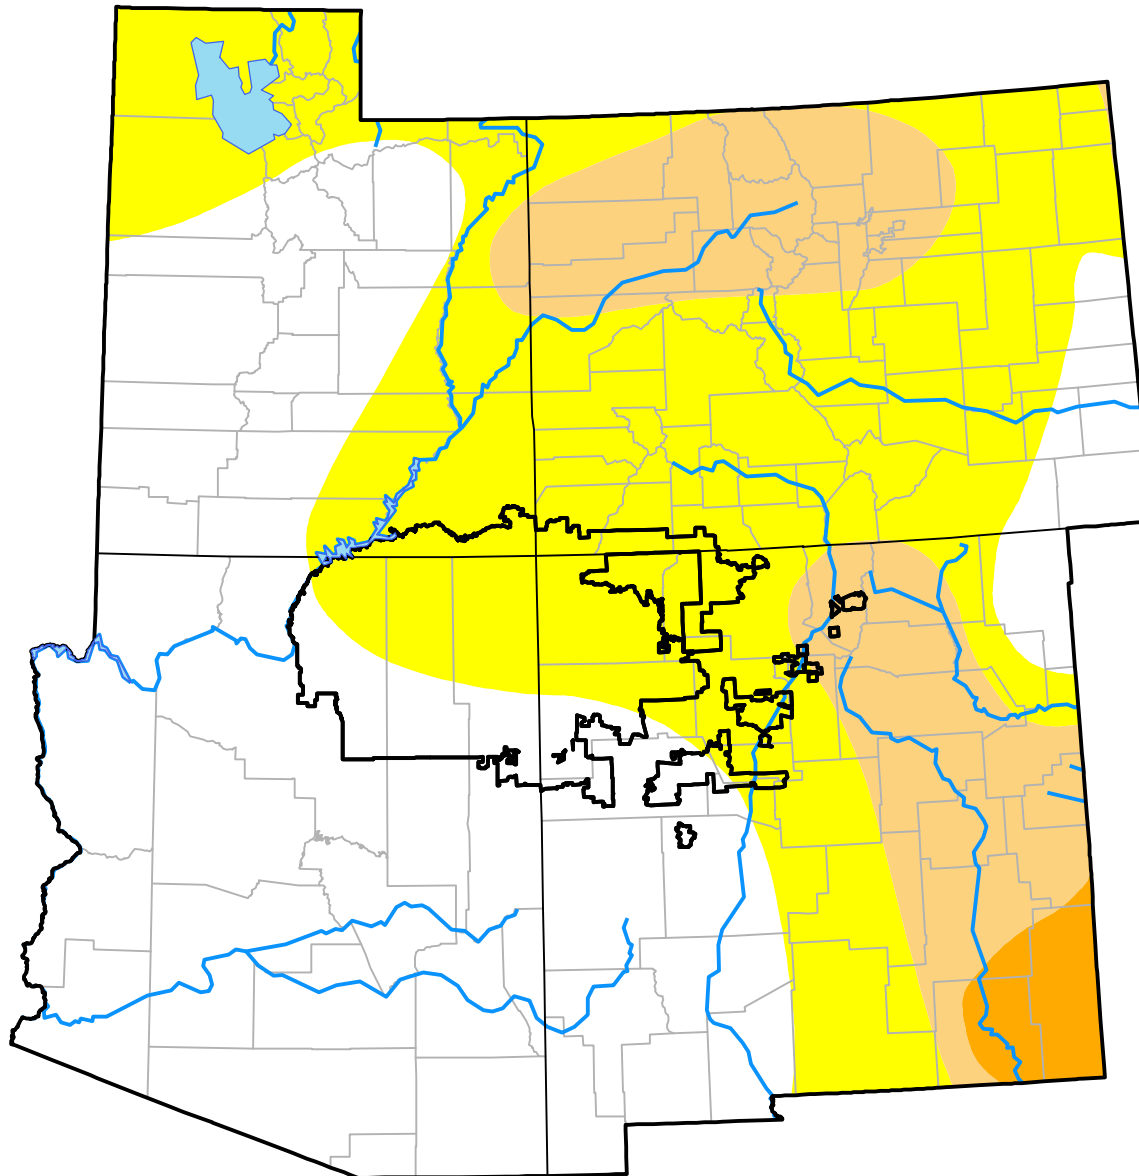

Corners RDEWS and Surrounding Areas

Valid 7 a.m. EST

Intensity:

-  None
-  D0 Abnormally Dry
-  D1 Moderate Drought
-  D2 Severe Drought
-  D3 Extreme Drought
-  D4 Exceptional Drought

The Drought Monitor focuses on broad-scale conditions. Local conditions may vary. For more information on the Drought Monitor, go to <https://droughtmonitor.unl.edu/About.aspx>