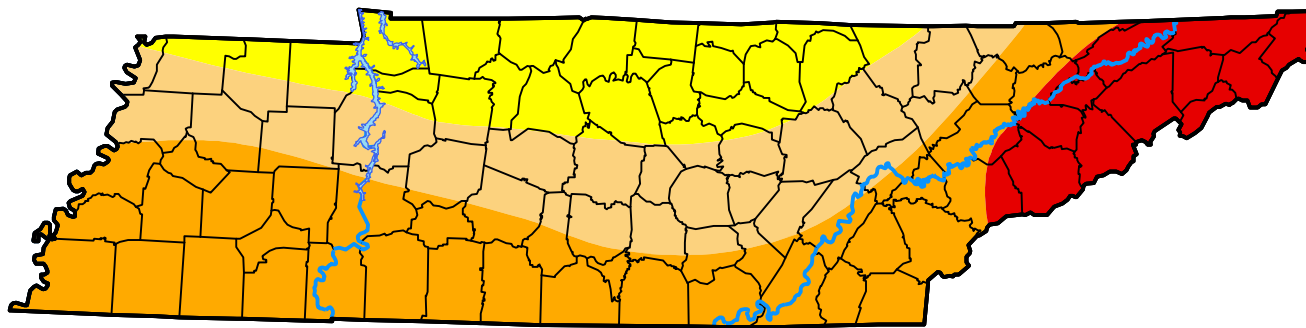

# U.S. Drought Monitor Tennessee

January 9, 2001  
(Released Thursday, Jan. 11, 2001)  
Valid 7 a.m. EST

## Intensity:

-  None
-  D0 Abnormally Dry
-  D1 Moderate Drought
-  D2 Severe Drought
-  D3 Extreme Drought
-  D4 Exceptional Drought

*The Drought Monitor focuses on broad-scale conditions. Local conditions may vary. For more information on the Drought Monitor, go to <https://droughtmonitor.unl.edu/About.aspx>*