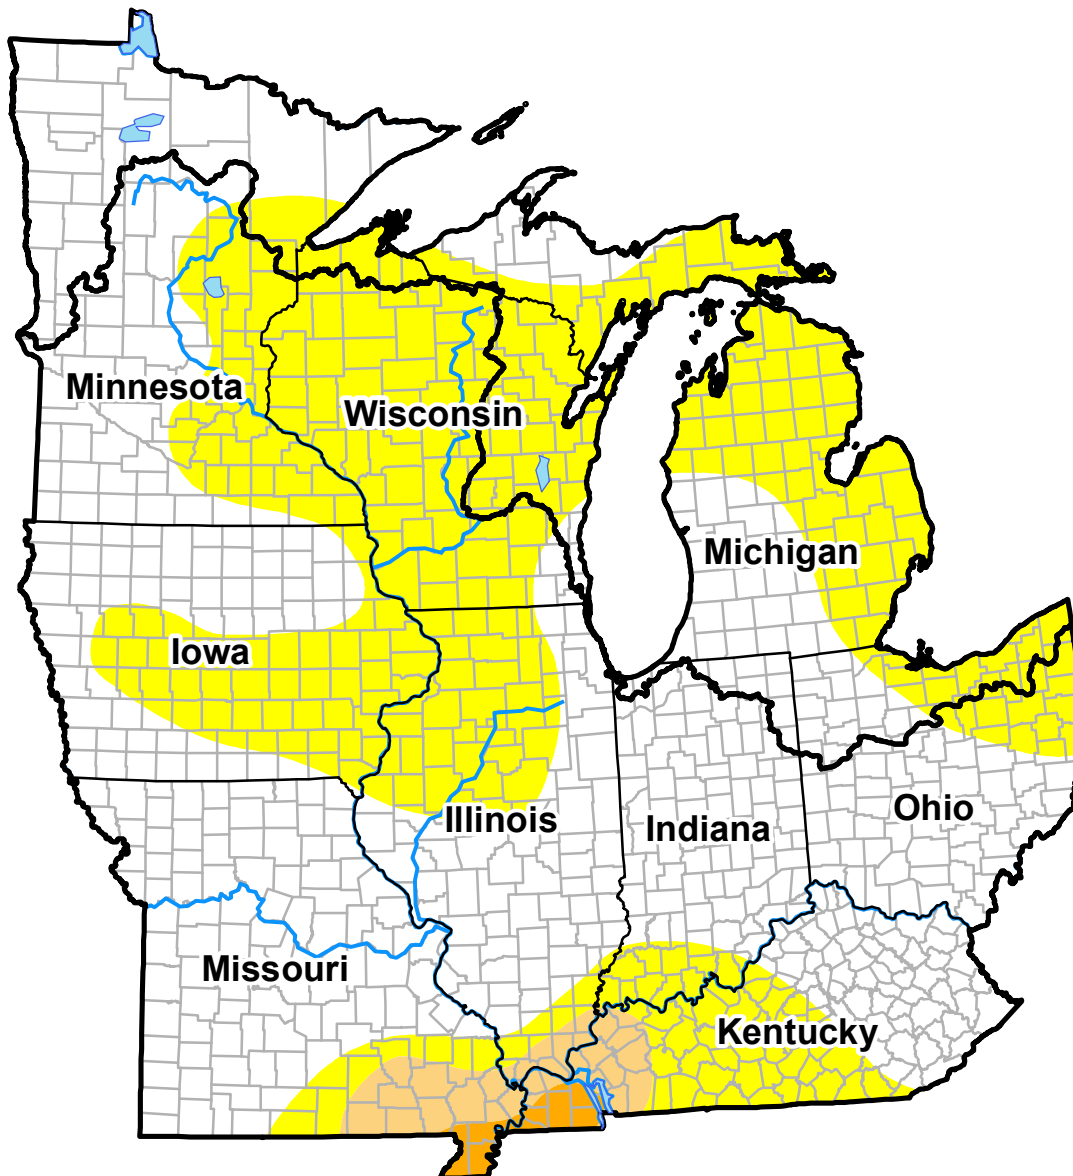

# U.S. Drought Monitor

## Midwest RDEWS and Surrounding Areas

July 24, 2001  
(Released Thursday, Jul. 26, 2001)  
Valid 8 a.m. EDT

### Intensity:

-  D0 Abnormally Dry
-  D1 Moderate Drought
-  D2 Severe Drought
-  D3 Extreme Drought
-  D4 Exceptional Drought

*The Drought Monitor focuses on broad-scale conditions. Local conditions may vary. See accompanying text summary for forecast statements.*