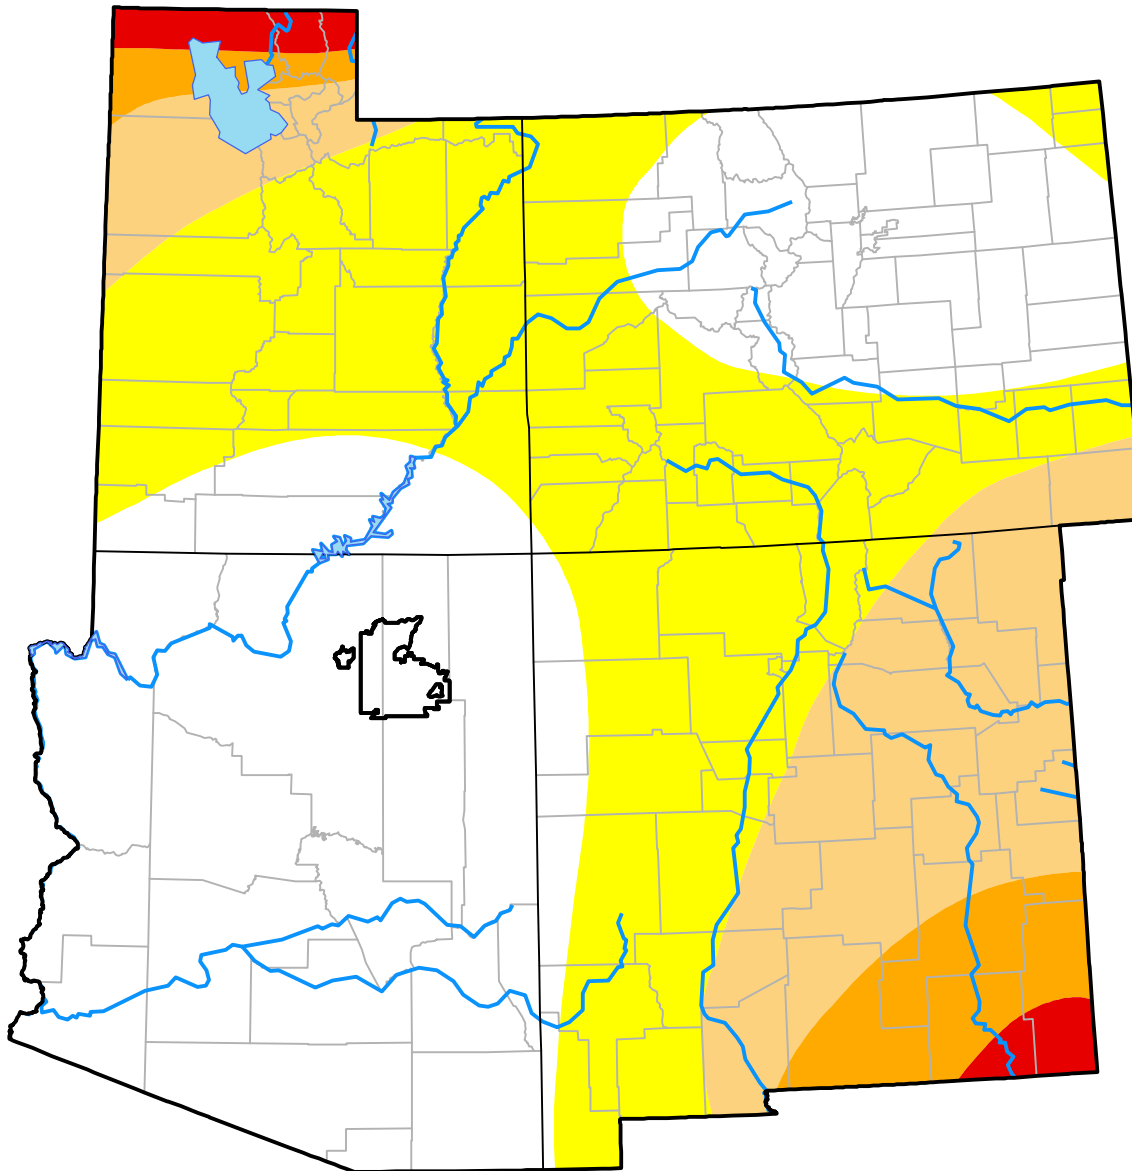

Nebraska RDEWS and Surrounding Areas

Drought Conditions (Percent Area)

	None	D0-D4	D1-D4	D2-D4	D3-D4	D4
Current	44.28	55.72	21.27	6.24	1.65	0.00
Last Week <i>11-21-2001</i>	43.89	56.11	23.99	6.24	1.65	0.00
3 Months Ago <i>08-30-2001</i>	79.17	20.83	8.29	2.95	1.09	0.00
Start of Calendar Year <i>01-04-2001</i>	88.15	11.85	1.76	0.00	0.00	0.00
Start of Water Year <i>09-27-2001</i>	60.78	39.22	15.34	4.33	1.09	0.00
One Year Ago <i>11-30-2000</i>	78.54	21.46	1.80	0.00	0.00	0.00

Intensity:

- None
- D0 Abnormally Dry
- D1 Moderate Drought
- D2 Severe Drought
- D3 Extreme Drought
- D4 Exceptional Drought

The Drought Monitor focuses on broad-scale conditions. Local conditions may vary. For more information on the Drought Monitor, go to <https://droughtmonitor.unl.edu/About.aspx>