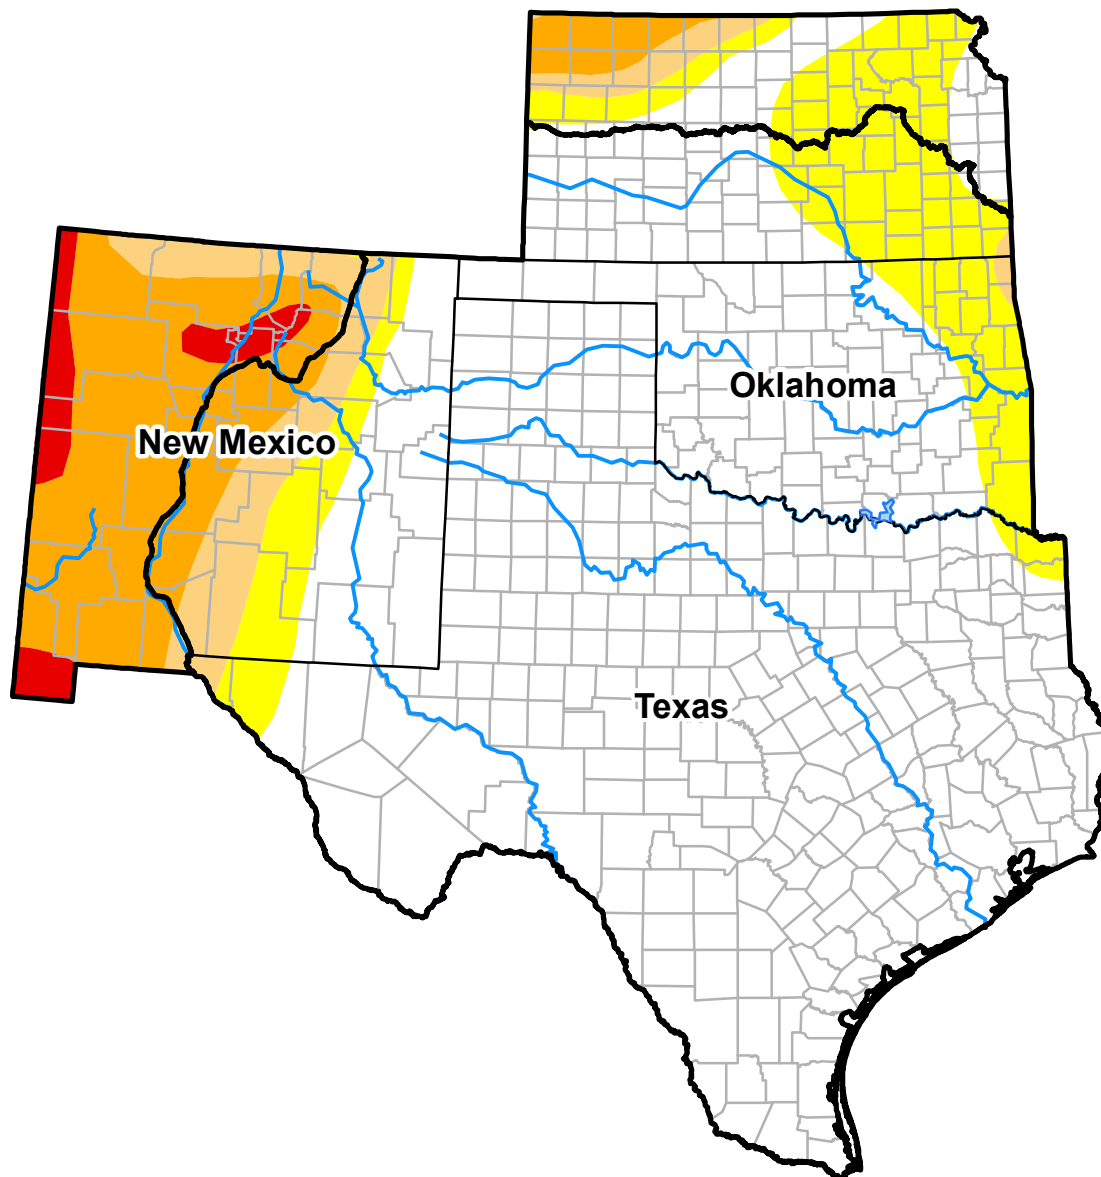

Southern Plains RDEWS and Surrounding Areas

Intensity:

-  D0 Abnormally Dry
-  D1 Moderate Drought
-  D2 Severe Drought
-  D3 Extreme Drought
-  D4 Exceptional Drought

The Drought Monitor focuses on broad-scale conditions. Local conditions may vary. See accompanying text summary for forecast statements.