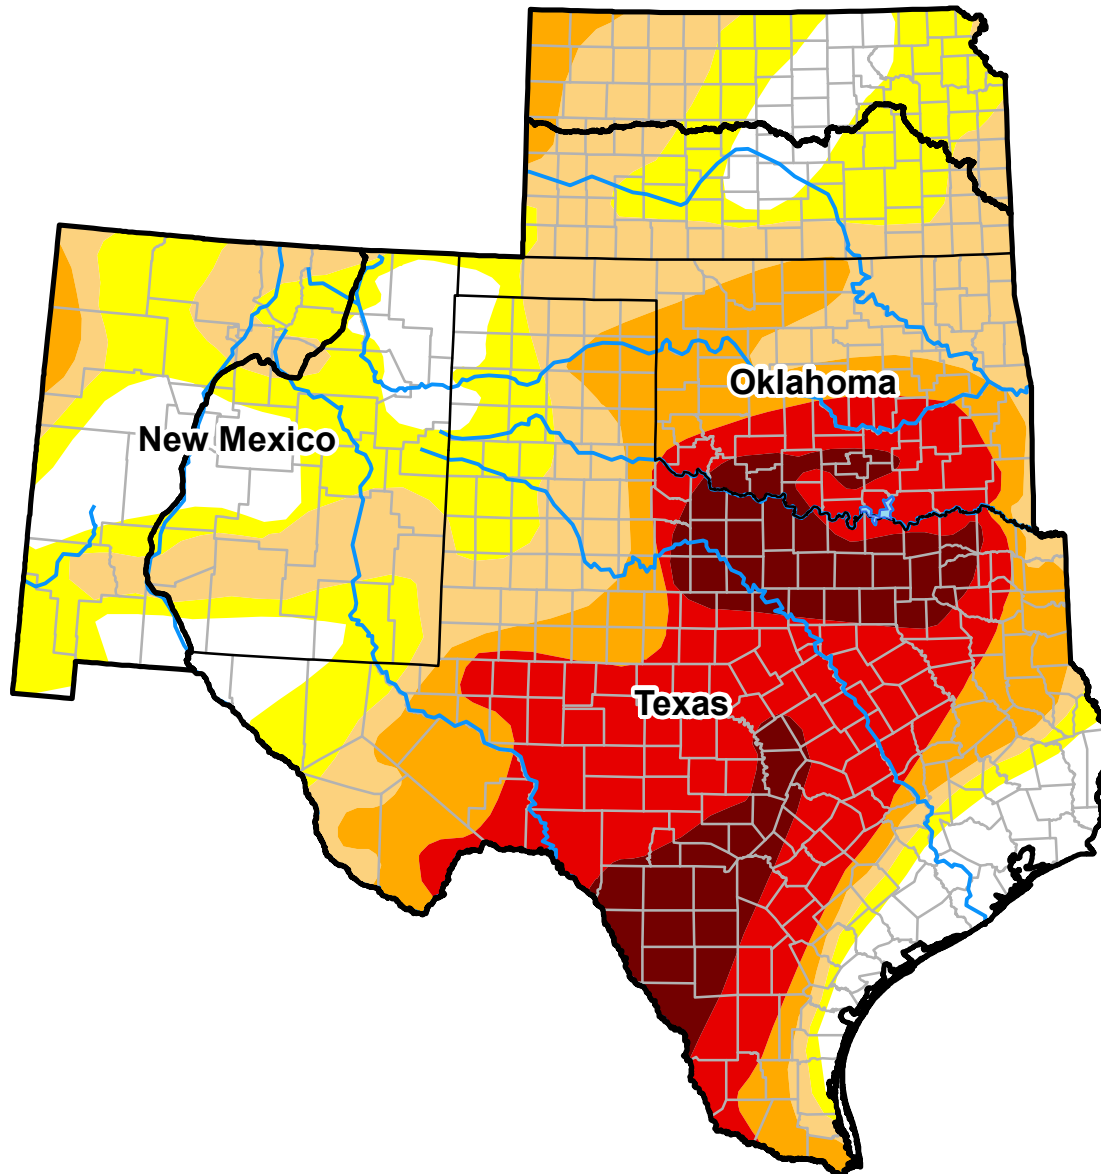

U.S. Drought Monitor
**Southern Plains RDEWS
and Surrounding Areas**

August 29, 2006
(Released Thursday, Aug. 31, 2006)
Valid 8 a.m. EDT

Intensity:

-  D0 Abnormally Dry
-  D1 Moderate Drought
-  D2 Severe Drought
-  D3 Extreme Drought
-  D4 Exceptional Drought

The Drought Monitor focuses on broad-scale conditions. Local conditions may vary. See accompanying text summary for forecast statements.

Author:

Thomas Heddinghaus
CPC/NOAA

<http://droughtmonitor.unl.edu/>